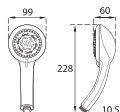

AS2000X

manual power shower

Dimensions given are approximate

Operating Features

- Manual temperature control
- Adjustable maximum temperature stop
- Easy grip independent flow and temperature controls
- Start/stop button
- Numbered temperature control
- Rub clean showerhead – 5 spray pattern

Temperature Control	Manual
Voltage 230/240V AC.	Rating 150W nominal
Plumbing System Compatibility	Low pressure gravity
Inlet Connections	15mm push fit
Water Entry Points	Rising, falling, back
Outlet Connection	1/2" BSP
Minimum Head Pressure	75mm
Maximum Head Pressure	10m
Maximum Open Outlet Flowrate	14l/min
Approvals, Complies with	BEAB, CE, BSI kite mark
Guarantee	1 year

Finish	Code
White/Chrome	TAS2000XMAN