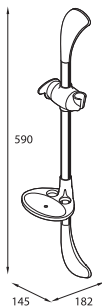

AS2000X

manual power shower

Dimensions given are approximate

Operating Features

- Manual temperature control
- Adjustable maximum temperature stop
- Easy grip independent flow and temperature controls
- Start/stop button
- Numbered temperature control
- Rub clean showerhead – 5 spray pattern

Temperature Control	Manual
Voltage 230/240V AC.	Rating 150W nominal
Plumbing System Compatibility	Low pressure gravity
Inlet Connections	15mm push fit
Water Entry Points	Rising, falling, back
Outlet Connection	1/2" BSP
Minimum Head Pressure	75mm
Maximum Head Pressure	10m
Maximum Open Outlet Flowrate	14l/min
Approvals, Complies with	BEAB, CE, BSI kite mark
Guarantee	1 year

Finish	Code
White/Chrome	TAS2000XMAN