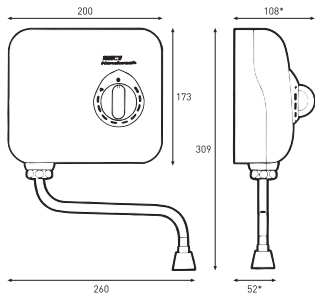

T30i

hand wash unit

Dimensions given are approximate

Operating Features

- Single control for Start/Stop and temperature selection
- Temperature control – with number dial
- 200mm swivel arm

Finish	Power	Code
White/Chrome	3 kW	T3A3034i
White/Chrome	7 kW	T3A7074i

Temperature Control	Stabilised
Power Ratings	3 kW, 7 kW
Inlet Connection	15mm compression
Water Entry Points	Bottom
Cable Entry Points	Top, bottom, back
Outlet Connection	1/2" BSP
Plumbing System	Cold water only
Minimum Running Pressure/Flow	1 Bar @ 8 l/min
Maximum Static Pressure	10 Bar
Surface Mounted Only	
Approvals, Complies with	BEAB, CE, BSI kite mark
Guarantee	1 years