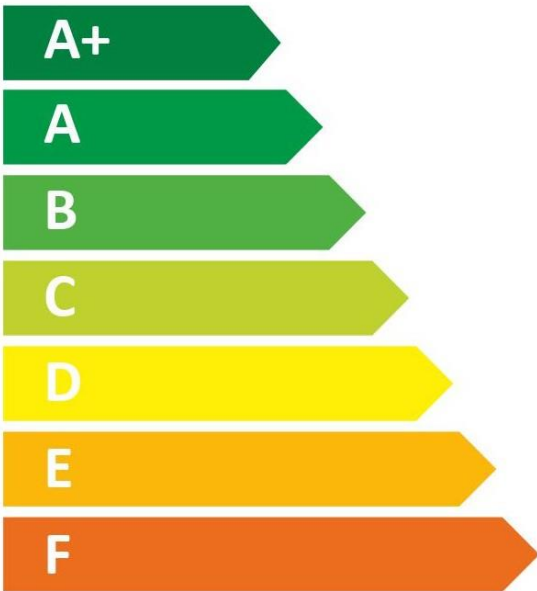

# ENERGY

**TRITON** THE UK'S SHOWER COMPANY  
See you first thing Britain

**HMIVO408WC**

**15** dB

**482**  
kWh/annum

# ENERGY

**TRITON** THE UK'S SHOWER COMPANY  
See you first thing Britain

**HMIVO409WC**

**15** dB

**483**  
kWh/annum

# ENERGY

**TRITON** THE UK'S SHOWER COMPANY  
See you first thing Britain

**HMIVO410WC**

**15** dB

**480**  
kWh/annum