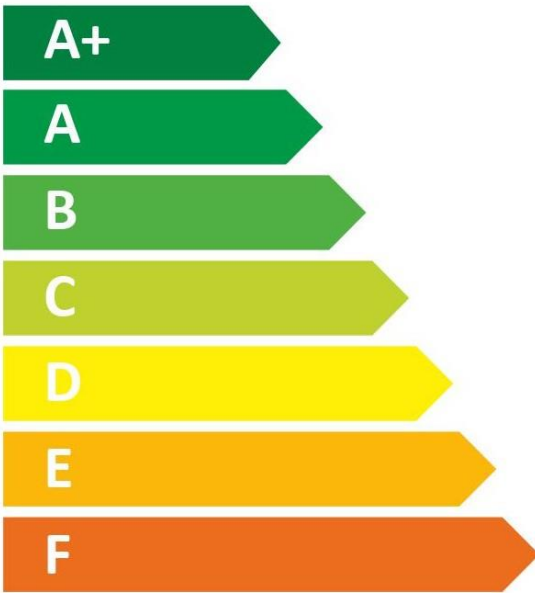

# ENERGY

**TRITON** THE UK'S SHOWER COMPANY  
See you first thing Britain

**HMIVO408WC**

**15** dB

**482**  
kWh/annum

# ENERGY

**TRITON** THE UK'S SHOWER COMPANY  
See you first thing Britain

**HMIVO409WC**

**15** dB

**483**  
kWh/annum