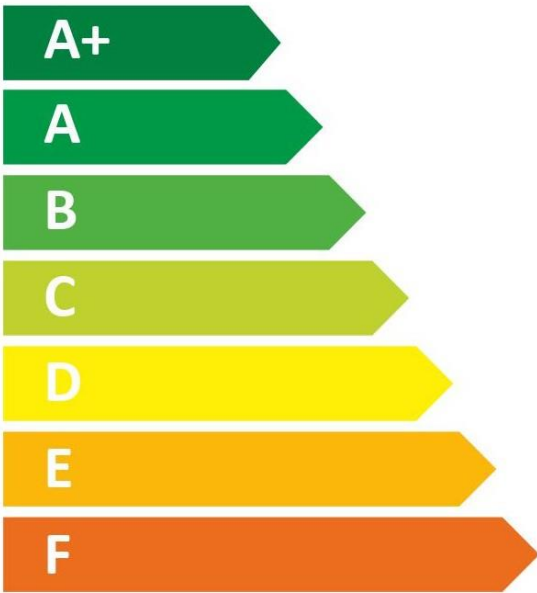

# ENERGY

**TRITON** THE UK'S SHOWER COMPANY  
See you first thing Britain

**HMIVO408WC**

**15** dB

**482**  
kWh/annum

# ENERGY

**TRITON** THE UK'S SHOWER COMPANY  
See you first thing Britain

**HMIVO409WC**

**15** dB

**483**  
kWh/annum

# ENERGY

**TRITON** THE UK'S SHOWER COMPANY  
See you first thing Britain

**HMIVO410WC**

**15** dB

**480**  
kWh/annum