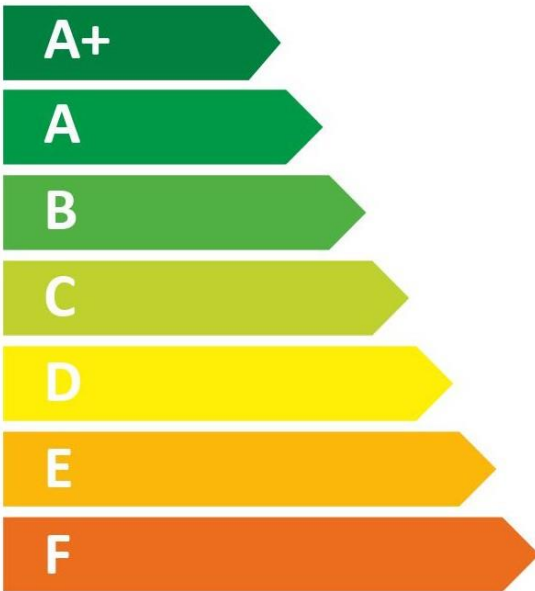

15 dB

480
kWh/annum