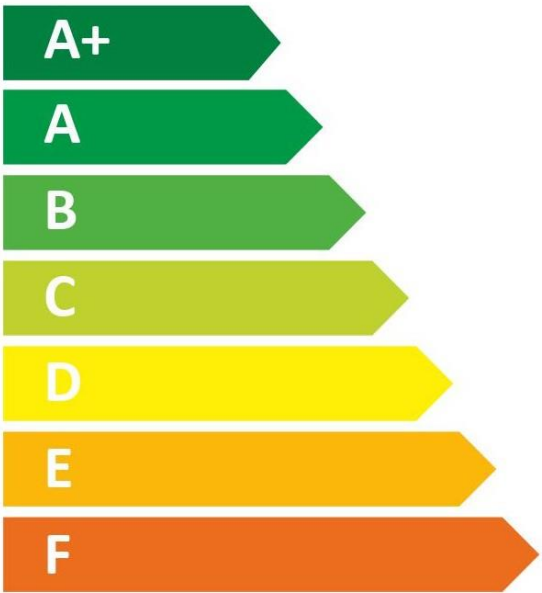

ENERGY

TRITON THE UK'S SHOWER COMPANY
See you first thing Britain

TESKIT09CH

15 dB

483
kWh/annum

ENERGY

TRITON THE UK'S SHOWER COMPANY

See you first thing Britain