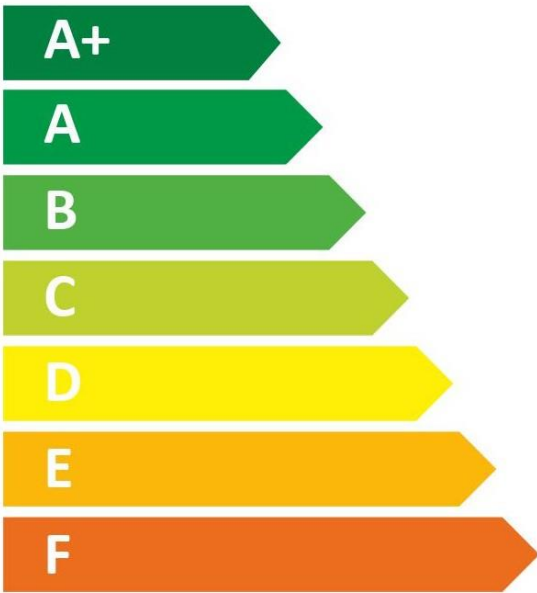

# ENERGY

**TRITON** THE UK'S SHOWER COMPANY  
See you first thing Britain

**ARMAD209MBLK**

**15** dB

**483**  
kWh/annum