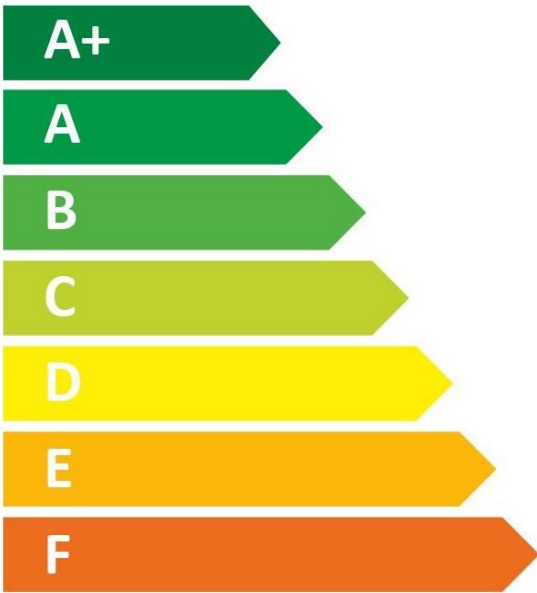

ENERGY

TRITON THE UK'S SHOWER COMPANY

See you first thing Britain

ARMAD209MBLK

15 dB

483
kWh/annum