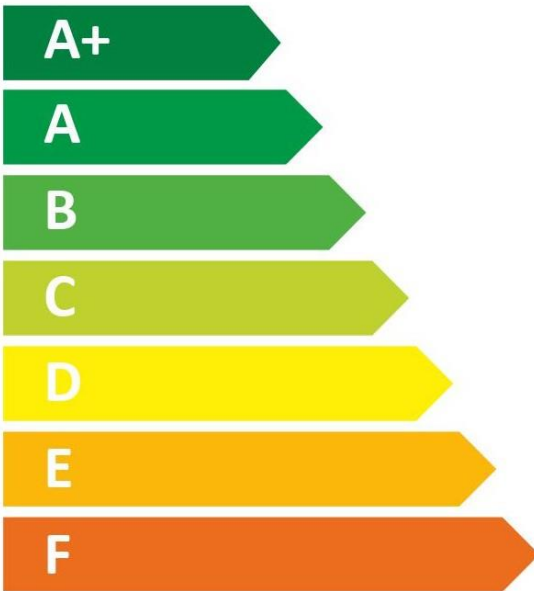

ENERGY

TRITON THE UK'S SHOWER COMPANY
See you first thing Britain

CINCDES08W

15 dB

482
kWh/annum

ENERGY

TRITON THE UK'S SHOWER COMPANY

See you first thing Britain

CINCDES09W

15 dB

483
kWh/annum