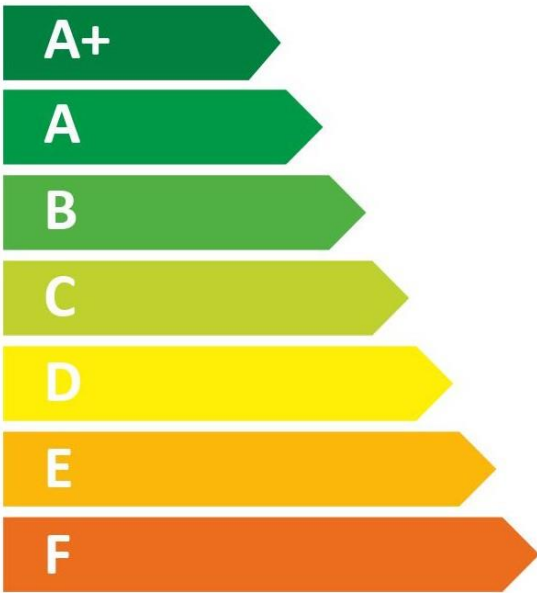

ENERGY

TRITON THE UK'S SHOWER COMPANY
See you first thing Britain

CINCDES08W

15 dB

482
kWh/annum

ENERGY

TRITON THE UK'S SHOWER COMPANY

See you first thing Britain

CINCDES09W

15 dB

483
kWh/annum