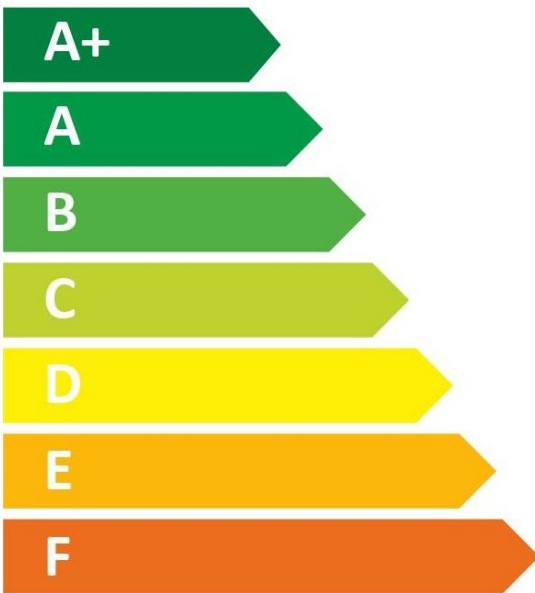

ENERGY

TRITON THE UK'S SHOWER COMPANY

See you first thing Britain

CINCDES08WGRB

15 dB

482
kWh/annum

ENERGY

TRITON THE UK'S SHOWER COMPANY

See you first thing Britain

CINCDES09WGRB

15 dB

483
kWh/annum