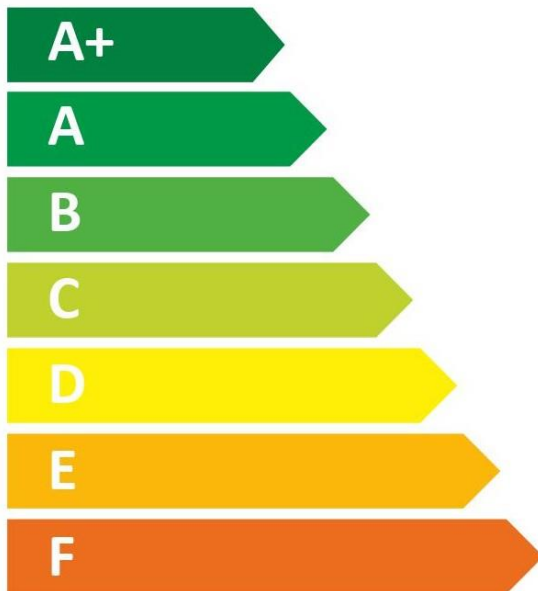

ENERGY

TRITON THE UK'S SHOWER COMPANY

See you first thing Britain

CINCDES08WGRB

15 dB

482
kWh/annum

ENERGY

TRITON THE UK'S SHOWER COMPANY

See you first thing Britain

CINCDES09WGRB

15 dB

483
kWh/annum