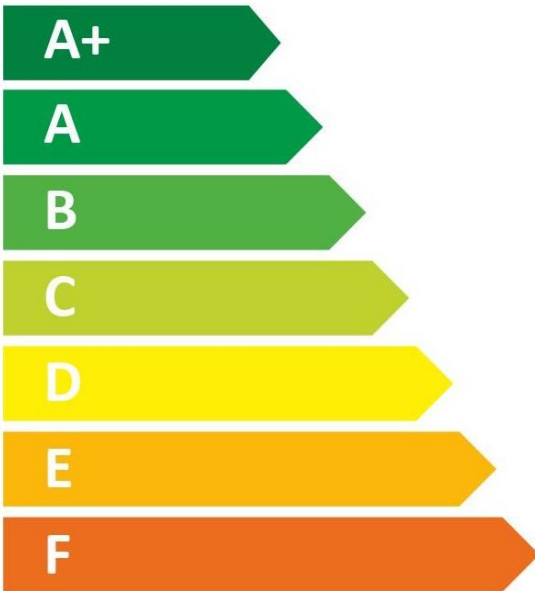

# ENERGY

**TRITON** THE UK'S SHOWER COMPANY

See you first thing Britain

**CINCSTY08W**

15 dB

482  
kWh/annum

# ENERGY

**TRITON** THE UK'S SHOWER COMPANY

See you first thing Britain

**CINCSTY09W**

**15** dB

**483**  
kWh/annum