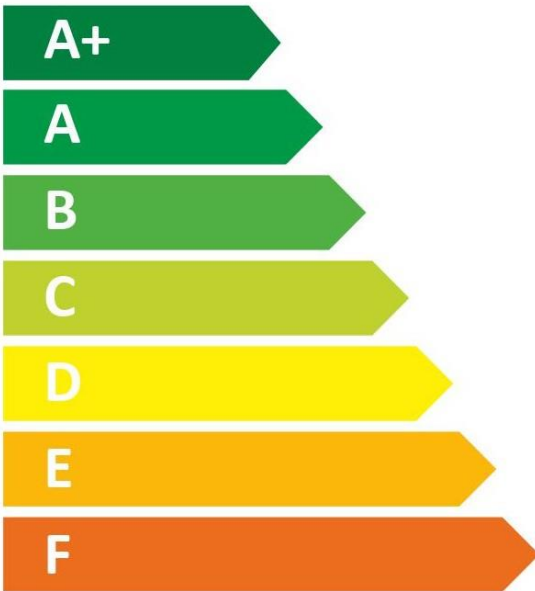

ENERGY

TRITON THE UK'S SHOWER COMPANY
See you first thing Britain

ARPER08WBS

15 dB

482
kWh/annum

ENERGY

TRITON THE UK'S SHOWER COMPANY

See you first thing Britain