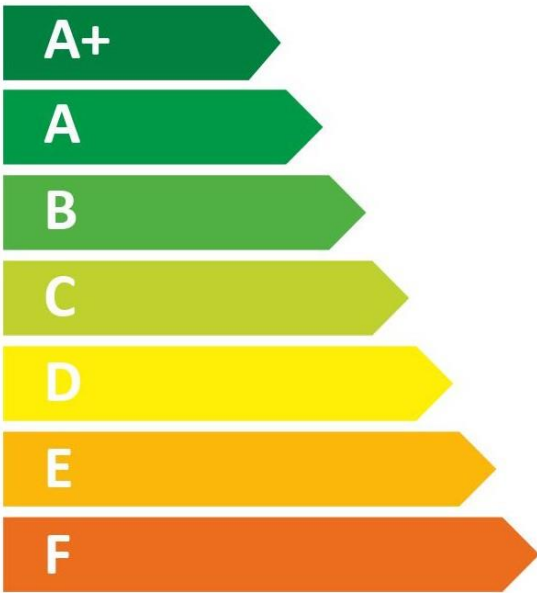

ENERGY

TRITON THE UK'S SHOWER COMPANY

See you first thing Britain

ARPER08WBS

15 dB

482
kWh/annum

ENERGY

TRITON THE UK'S SHOWER COMPANY
See you first thing Britain