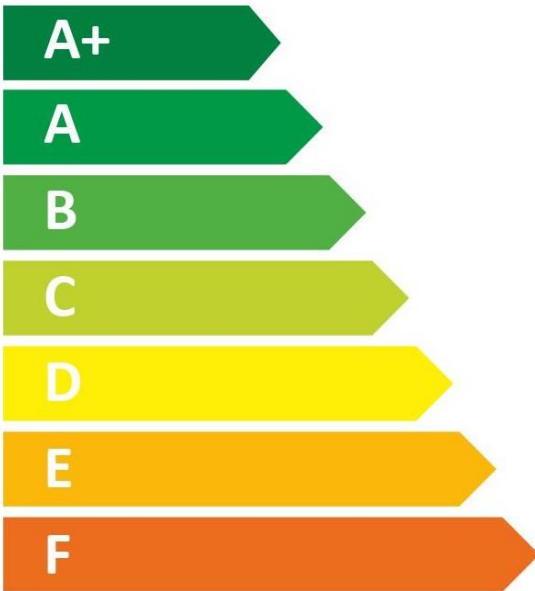

15 dB

483
kWh/annum