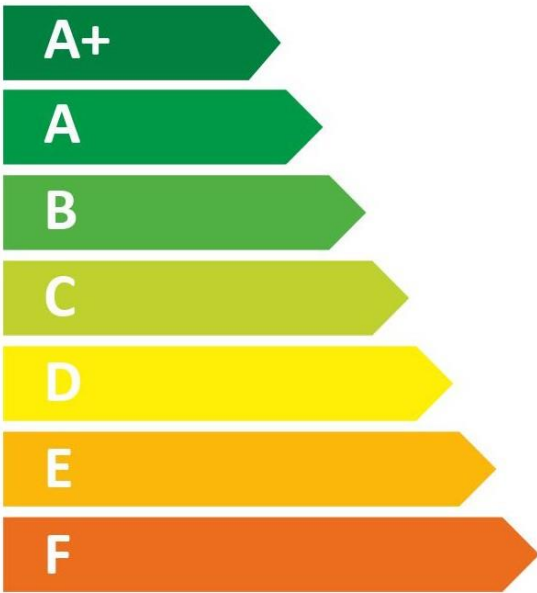

15 dB

483
kWh/annum