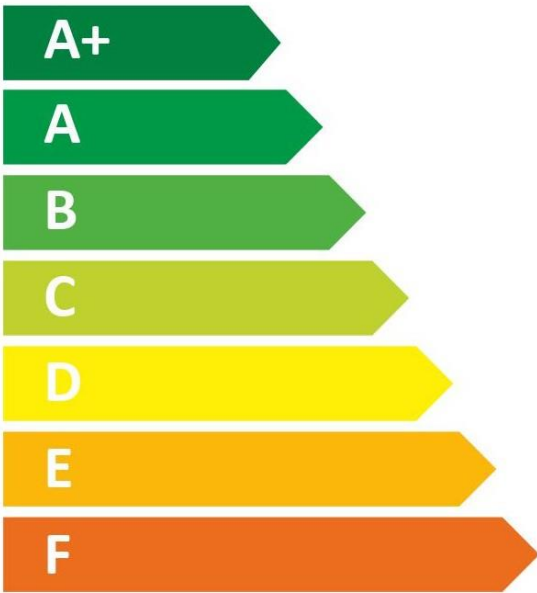

ENERGY

TRITON THE UK'S SHOWER COMPANY
See you first thing Britain

WEBPER08WC

15 dB

482
kWh/annum

ENERGY

TRITON THE UK'S SHOWER COMPANY
See you first thing Britain

WEBPER07WC

15 dB

477
kWh/annum

ENERGY

TRITON THE UK'S SHOWER COMPANY

See you first thing Britain

WEBPER09WC

15 dB

483
kWh/annum