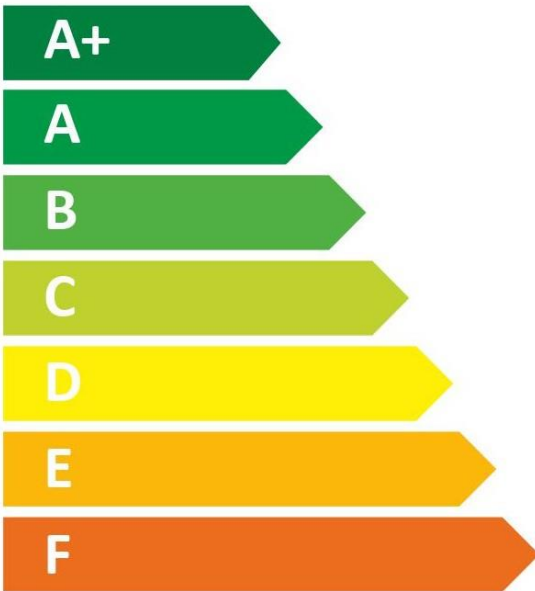

ENERGY

TRITON THE UK'S SHOWER COMPANY
See you first thing Britain

REAGI08WC

15 dB

482
kWh/annum