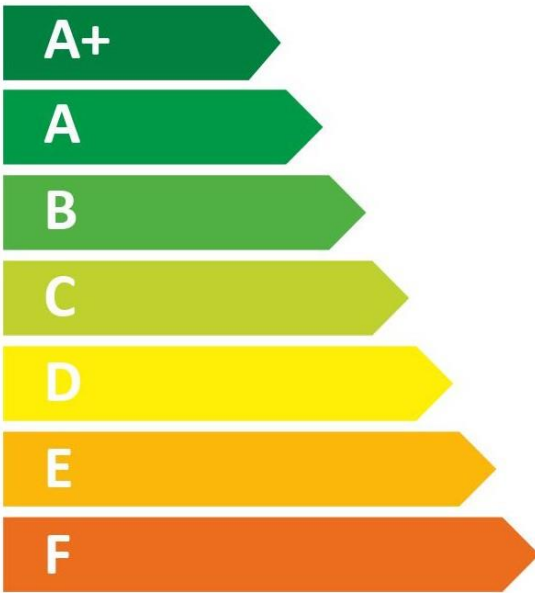

ENERGY

TRITON THE UK'S SHOWER COMPANY

See you first thing Britain

CSGPE08WC

69 dB

482
kWh/annum

ENERGY

TRITON THE UK'S SHOWER COMPANY

See you first thing Britain

CSGPE09WC

69 dB

483
kWh/annum