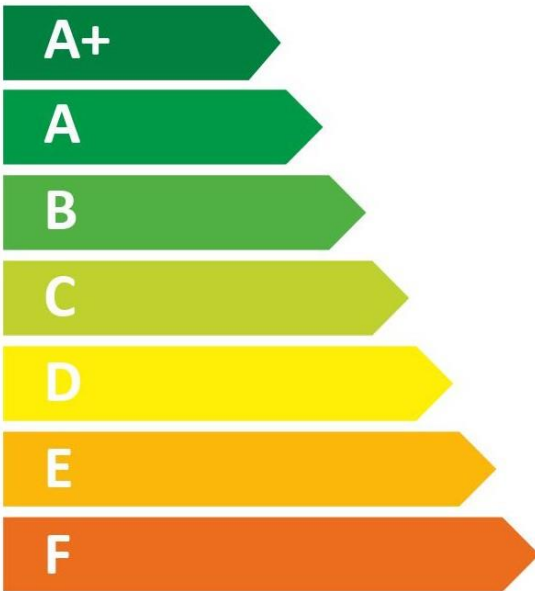

ENERGY

TRITON THE UK'S SHOWER COMPANY

See you first thing Britain

CSGPE08WC

69 dB

482
kWh/annum

ENERGY

TRITON THE UK'S SHOWER COMPANY

See you first thing Britain

CSGPE09WC

69 dB

483
kWh/annum