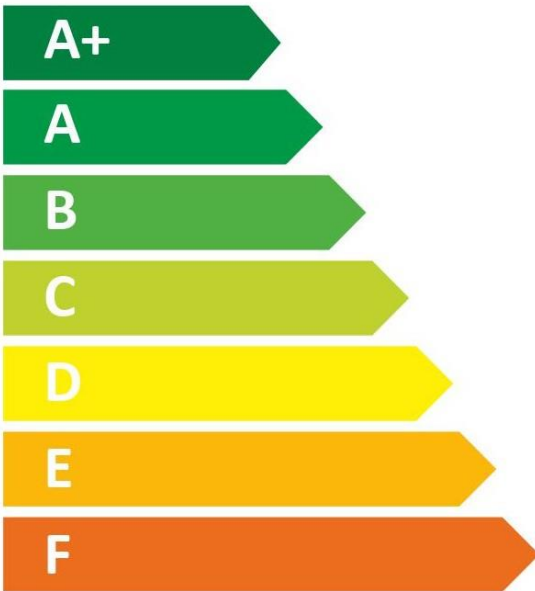

ENERGY

TRITON THE UK'S SHOWER COMPANY
See you first thing Britain

MOSV07SG

15 dB

477
kWh/annum

ENERGY

TRITON THE UK'S SHOWER COMPANY
See you first thing Britain

MOSV08SG

15 dB

482
kWh/annum

ENERGY

TRITON THE UK'S SHOWER COMPANY
See you first thing Britain

MOSV09SG

15 dB

483
kWh/annum

ENERGY