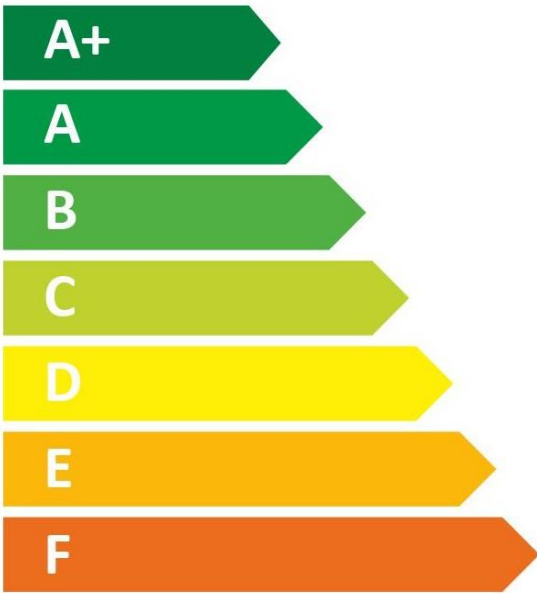

ENERGY

TRITON THE UK'S SHOWER COMPANY
See you first thing Britain

MOSV07SG

15 dB

477
kWh/annum

ENERGY

TRITON THE UK'S SHOWER COMPANY
See you first thing Britain

MOSV08SG

15 dB

482
kWh/annum

ENERGY

TRITON THE UK'S SHOWER COMPANY
See you first thing Britain

MOSV09SG

15 dB

483
kWh/annum

ENERGY