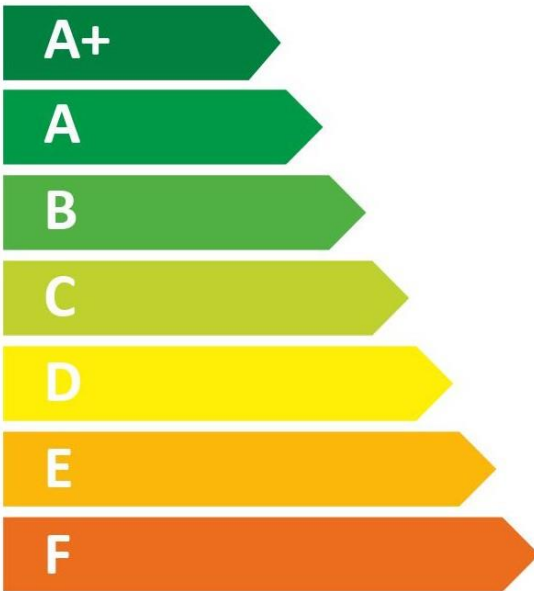

ENERGY

TRITON THE UK'S SHOWER COMPANY

See you first thing Britain

SP7007Z

15 dB

477
kWh/annum

ENERGY

TRITON THE UK'S SHOWER COMPANY

See you first thing Britain

SP7008Z

15 dB

482
kWh/annum