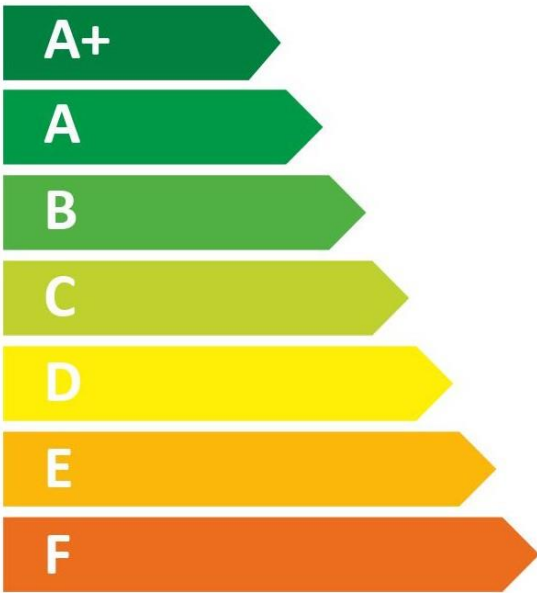

ENERGY

TRITON THE UK'S SHOWER COMPANY

See you first thing Britain

SP7007Z

15 dB

477
kWh/annum

ENERGY

TRITON THE UK'S SHOWER COMPANY

See you first thing Britain

SP7008Z

15 dB

482
kWh/annum