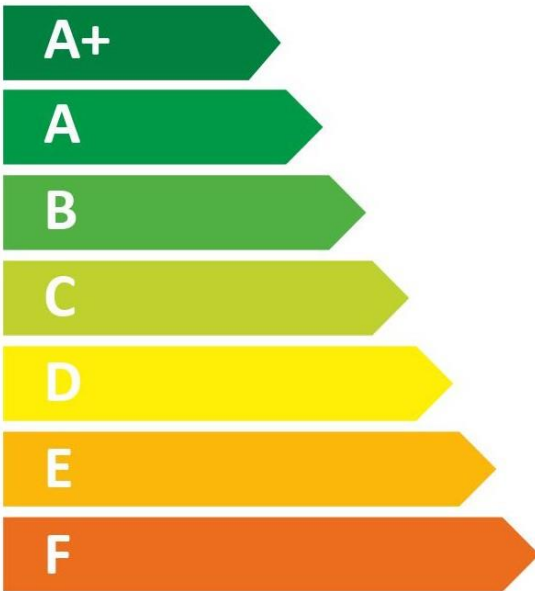

ENERGY

TRITON THE UK'S SHOWER COMPANY

See you first thing Britain

SP7508SC

15 dB

482
kWh/annum

ENERGY

TRITON THE UK'S SHOWER COMPANY

See you first thing Britain

SP7509SC

15 dB

483
kWh/annum