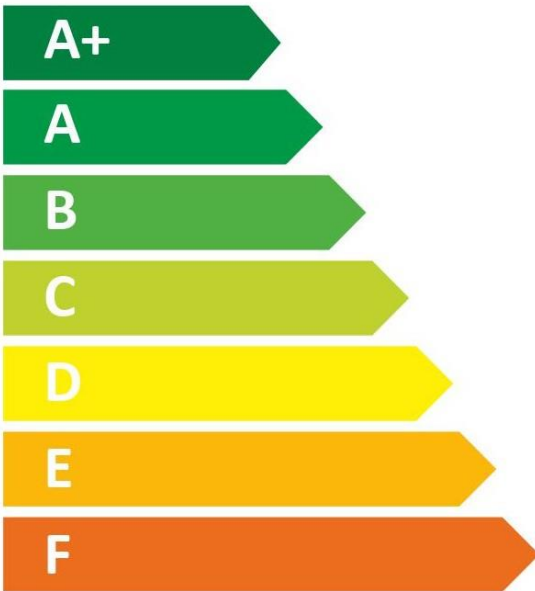

ENERGY

TRITON THE UK'S SHOWER COMPANY
See you first thing Britain

SFX8008EFSAT

15 dB

482
kWh/annum

ENERGY

TRITON THE UK'S SHOWER COMPANY
See you first thing Britain

SFX8009EFSAT

15 dB

483
kWh/annum