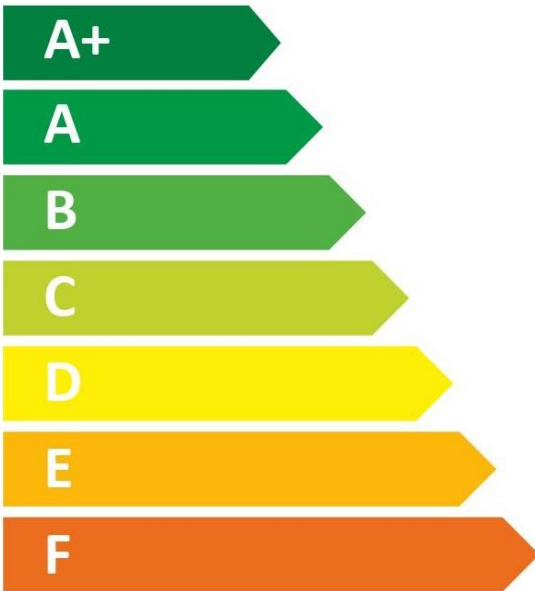

15 dB

482
kWh/annum