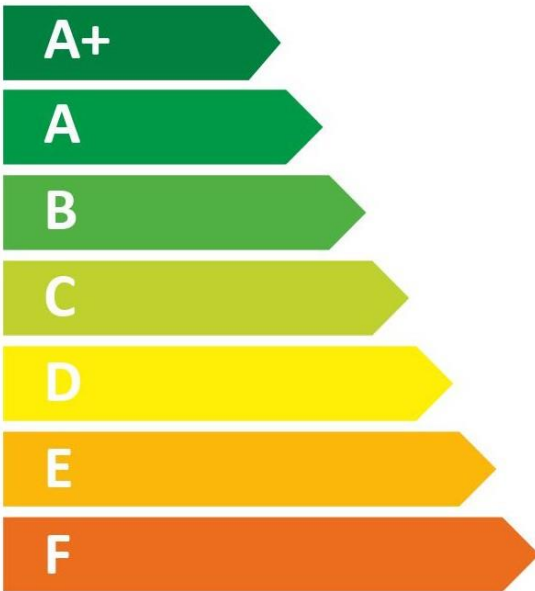

# ENERGY

**TRITON** THE UK'S SHOWER COMPANY  
See you first thing Britain

**SP8007PF**

**15** dB

**477**  
kWh/annum

# ENERGY

**TRITON** THE UK'S SHOWER COMPANY

See you first thing Britain

**SP8008PF**

**15** dB

**482**  
kWh/annum

# ENERGY

**TRITON** THE UK'S SHOWER COMPANY

See you first thing Britain

**SP8009PF**

15 dB

483  
kWh/annum