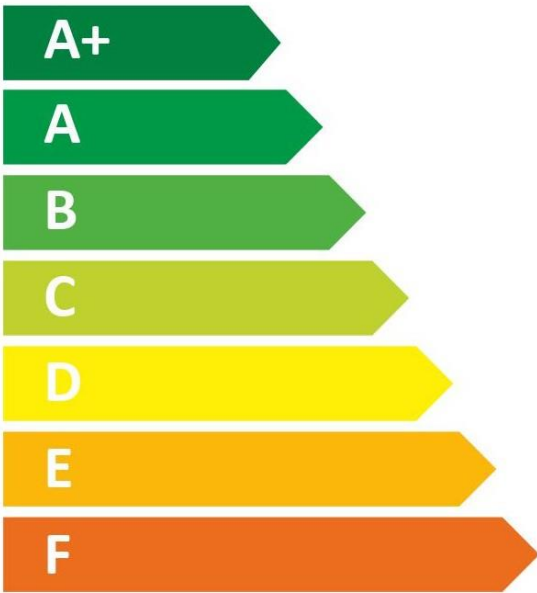

# ENERGY

**TRITON** THE UK'S SHOWER COMPANY  
See you first thing Britain

**SP8007PF**

**15** dB

**477**  
kWh/annum

# ENERGY

**TRITON** THE UK'S SHOWER COMPANY

See you first thing Britain

**SP8008PF**

**15** dB

**482**  
kWh/annum

# ENERGY

**TRITON** THE UK'S SHOWER COMPANY

See you first thing Britain

**SP8009PF**

15 dB

483  
kWh/annum