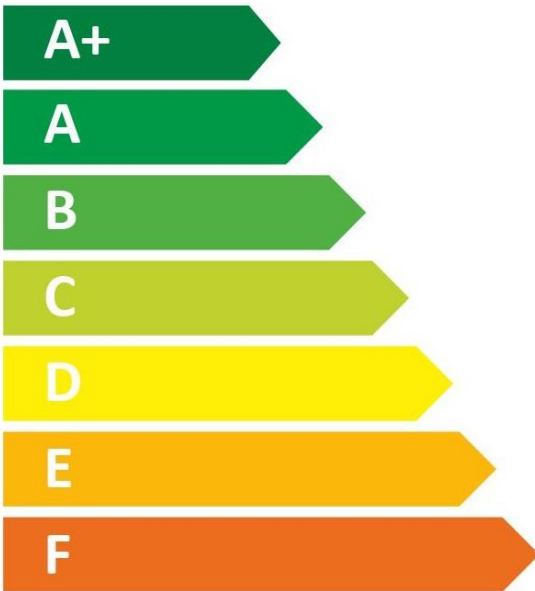

# ENERGY

**TRITON** THE UK'S SHOWER COMPANY

See you first thing Britain

**SFX8008GSI**

**15** dB

**482**  
kWh/annum

# ENERGY

**TRITON** THE UK'S SHOWER COMPANY

See you first thing Britain

**SFX8009GSI**

15 dB

483  
kWh/annum