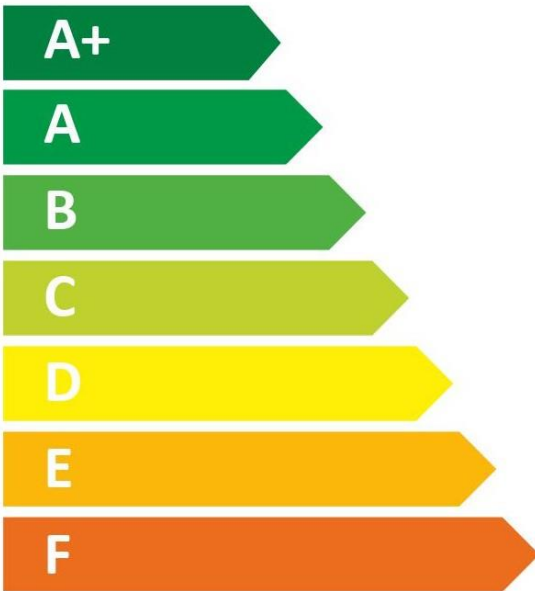

# ENERGY

**TRITON** THE UK'S SHOWER COMPANY

See you first thing Britain

**SFX8008GSI**

**15** dB

**482**  
kWh/annum

# ENERGY

**TRITON** THE UK'S SHOWER COMPANY

See you first thing Britain

**SFX8009GSI**

15 dB

483  
kWh/annum

# ENERGY

**TRITON** THE UK'S SHOWER COMPANY  
See you first thing Britain

**SFX8001GSI**

**15** dB

**480**  
kWh/annum