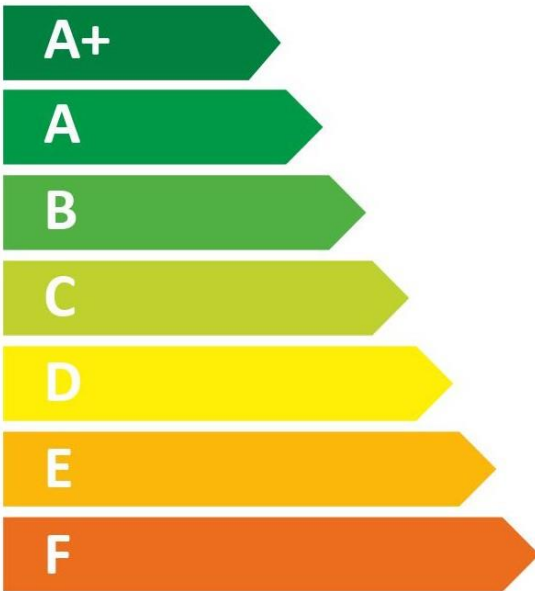

ENERGY

TRITON THE UK'S SHOWER COMPANY

See you first thing Britain

SP8P08SI

69 dB

482
kWh/annum

ENERGY

TRITON THE UK'S SHOWER COMPANY

See you first thing Britain

SP8P09SI

69 dB

483
kWh/annum