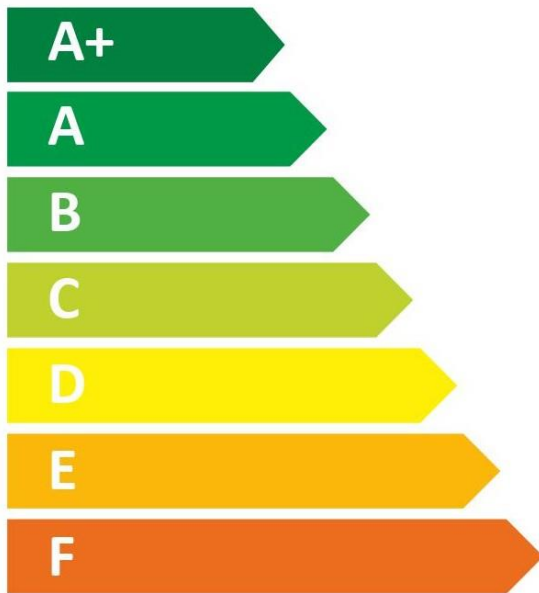

15 dB

483
kWh/annum