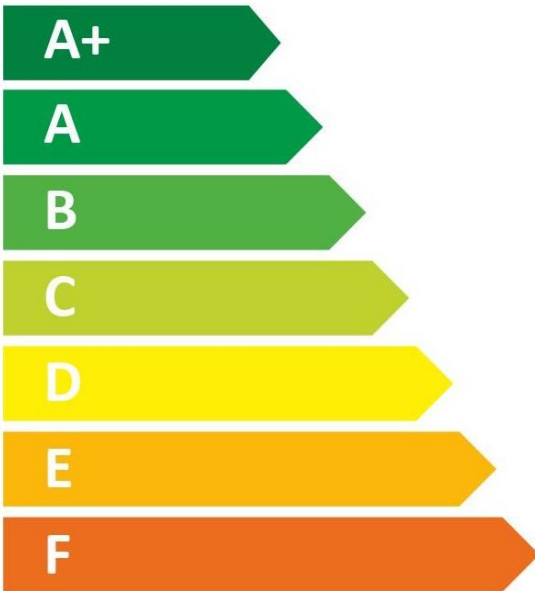

# ENERGY

**TRITON** THE UK'S SHOWER COMPANY

See you first thing Britain

**SP8007SI**

**15** dB

**477**  
kWh/annum

# ENERGY

**TRITON** THE UK'S SHOWER COMPANY

See you first thing Britain

**SP8008SI**

**15** dB

**482**  
kWh/annum