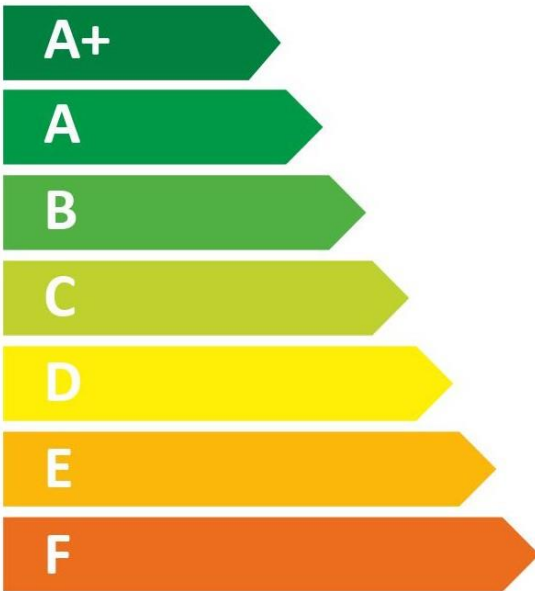

ENERGY

TRITON THE UK'S SHOWER COMPANY

See you first thing Britain

SP8CHR8ZFF

15 dB

482
kWh/annum

ENERGY

TRITON THE UK'S SHOWER COMPANY

See you first thing Britain

SP8CHR9ZFF

15 dB

483
kWh/annum

ENERGY

TRITON THE UK'S SHOWER COMPANY

See you first thing Britain

SP8CHR1ZFF