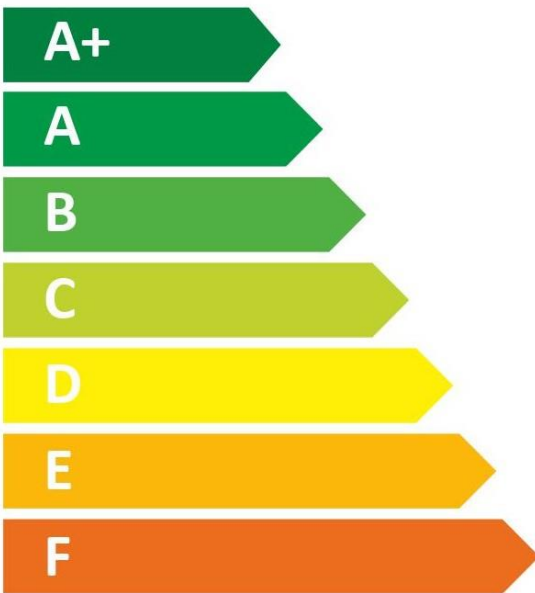

ENERGY

TRITON THE UK'S SHOWER COMPANY
See you first thing Britain

SP8008ZFFTBM

 **XS**

15 dB

482
kWh/annum

ENERGY

TRITON THE UK'S SHOWER COMPANY

See you first thing Britain

SP8009ZFFTHM

15 dB

483
kWh/annum

ENERGY

TRITON THE UK'S SHOWER COMPANY
See you first thing Britain

SP8001ZFFTTHM

 **XS**