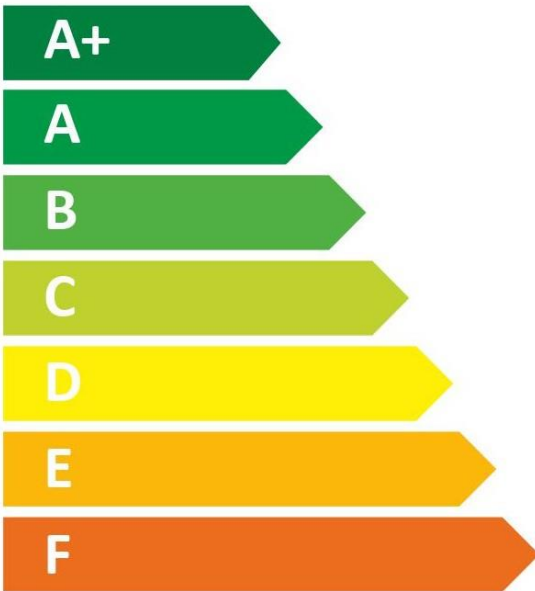

ENERGY

TRITON THE UK'S SHOWER COMPANY
See you first thing Britain

SP9008SI

69 dB

482
kWh/annum

ENERGY

TRITON THE UK'S SHOWER COMPANY

See you first thing Britain

SP9009SI

69 dB

483
kWh/annum