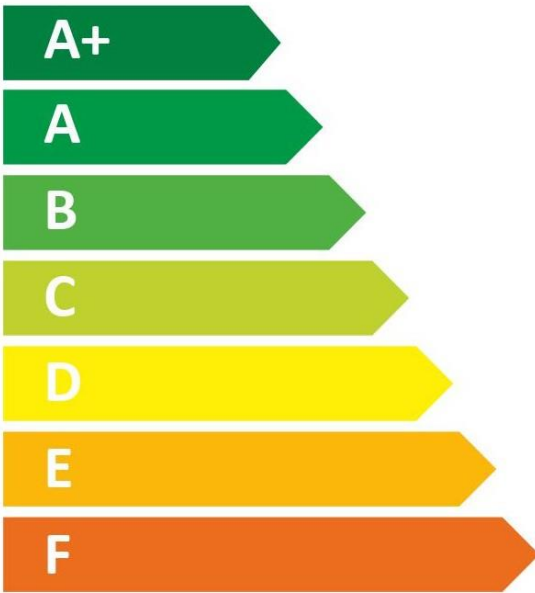

ENERGY

TRITON THE UK'S SHOWER COMPANY
See you first thing Britain

SP9008SI

69 dB

482
kWh/annum

ENERGY

TRITON THE UK'S SHOWER COMPANY

See you first thing Britain

SP9009SI

69 dB

483
kWh/annum