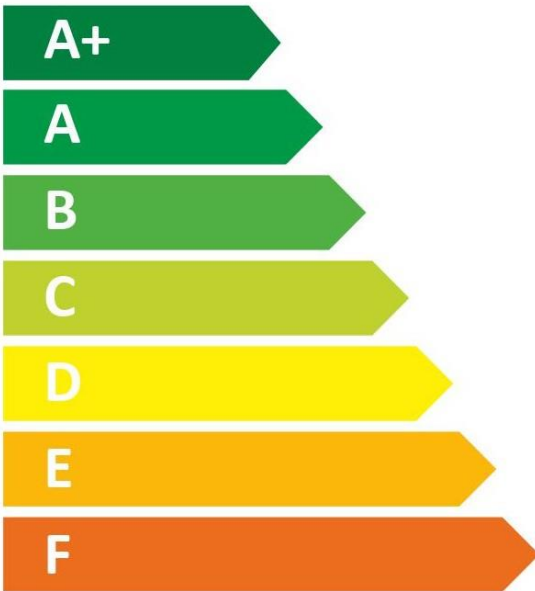

# ENERGY

**TRITON** THE UK'S SHOWER COMPANY  
See you first thing Britain

**SP1008XR**

**15** dB

**482**  
kWh/annum

# ENERGY

**TRITON** THE UK'S SHOWER COMPANY  
See you first thing Britain

**SP1009XR**

**15** dB

**483**  
kWh/annum

# ENERGY

**TRITON** THE UK'S SHOWER COMPANY

See you first thing Britain

**SP1001XR**

15 dB

480  
kWh/annum