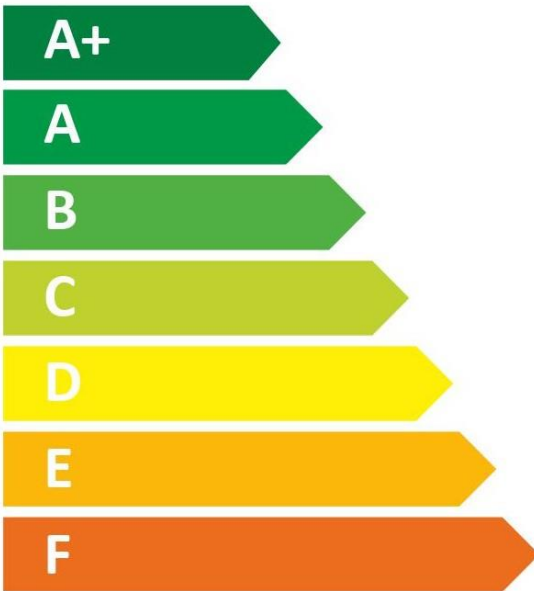

# ENERGY

**TRITON** THE UK'S SHOWER COMPANY

See you first thing Britain

**SP3001SI**

**15** dB

**480**  
kWh/annum

# ENERGY

**TRITON** THE UK'S SHOWER COMPANY

See you first thing Britain

**SP3008SI**

**15** dB

**482**  
kWh/annum

# ENERGY

**TRITON** THE UK'S SHOWER COMPANY

See you first thing Britain

**SP3009SI**

**15** dB

**483**  
kWh/annum