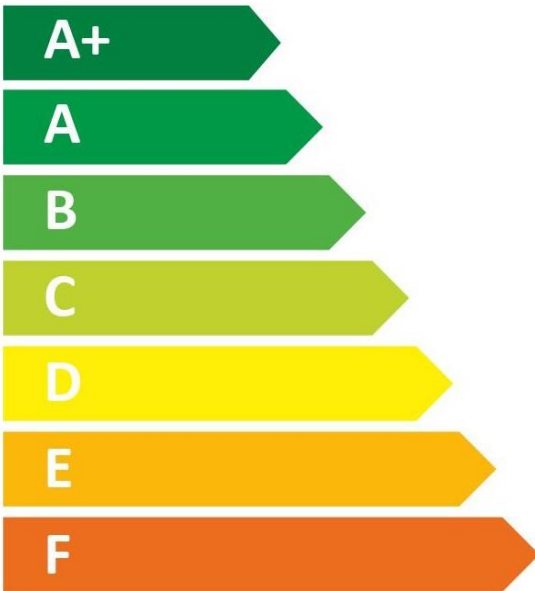

# ENERGY

**TRITON** THE UK'S SHOWER COMPANY

See you first thing Britain

**SP3001SI**

**15** dB

**480**  
kWh/annum

# ENERGY

**TRITON** THE UK'S SHOWER COMPANY

See you first thing Britain

**SP3008SI**

**15** dB

**482**  
kWh/annum

# ENERGY

**TRITON** THE UK'S SHOWER COMPANY

See you first thing Britain

**SP3009SI**

**15** dB

**483**  
kWh/annum