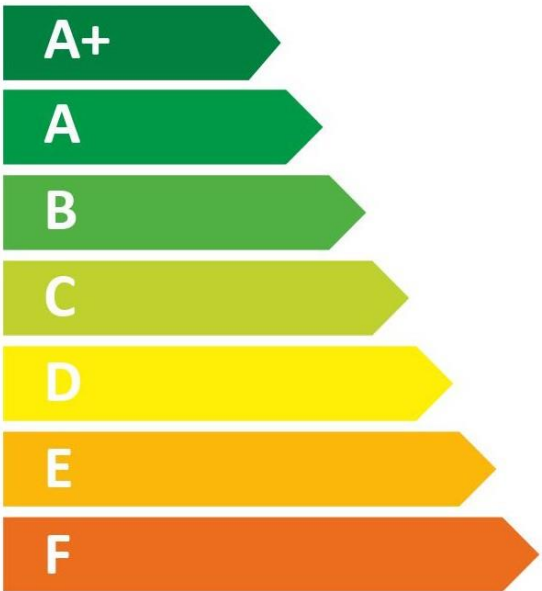

15 dB

480
kWh/annum