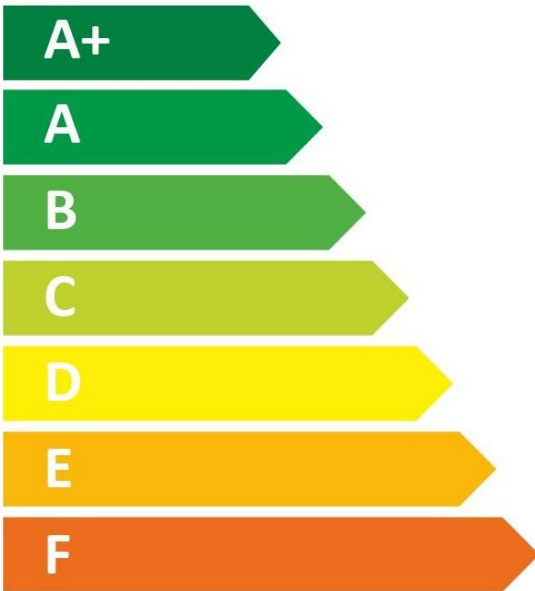

ENERGY

TRITON THE UK'S SHOWER COMPANY

See you first thing Britain

SPT303IR

XXS

15 dB

496
kWh/annum