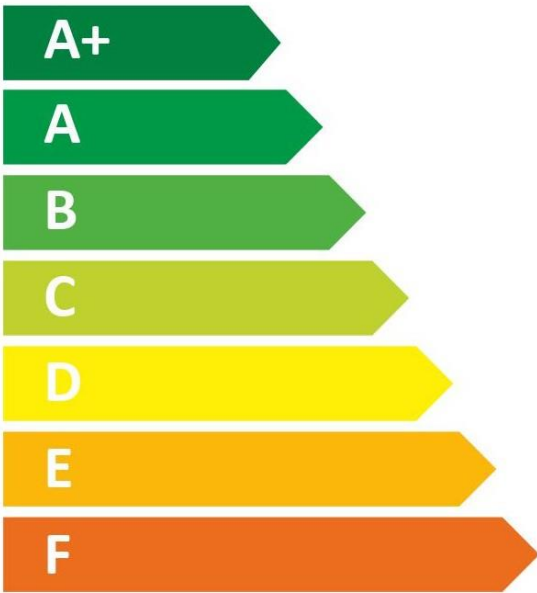

ENERGY

TRITON THE UK'S SHOWER COMPANY
See you first thing Britain

ASPAMO8GSBLK

15 dB

482
kWh/annum

ENERGY

TRITON THE UK'S SHOWER COMPANY

See you first thing Britain

ASPAMO8BRSTL

15 dB

482
kWh/annum

ENERGY

TRITON THE UK'S SHOWER COMPANY
See you first thing Britain

ASPAMO8GSWHT

15 dB

482
kWh/annum