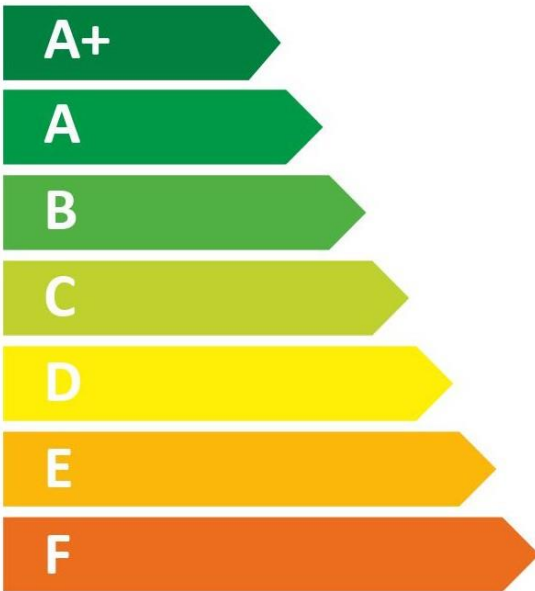

ENERGY

TRITON THE UK'S SHOWER COMPANY
See you first thing Britain

ASPAMO8GSBLK

15 dB

482
kWh/annum

ENERGY

TRITON THE UK'S SHOWER COMPANY

See you first thing Britain

ASPAMO8BRSTL

15 dB

482
kWh/annum

ENERGY

TRITON THE UK'S SHOWER COMPANY
See you first thing Britain

ASPAMO8GSWHT

15 dB

482
kWh/annum