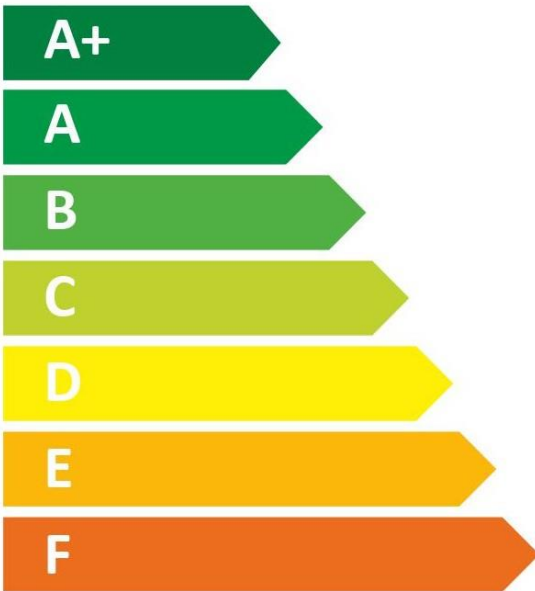

# ENERGY

**TRITON** THE UK'S SHOWER COMPANY  
See you first thing Britain

**ASPAMO9GSBLK**

**15** dB

**483**  
kWh/annum

# ENERGY

**TRITON** THE UK'S SHOWER COMPANY  
See you first thing Britain

**ASPAMO9BRSTL**

**15** dB

**483**  
kWh/annum