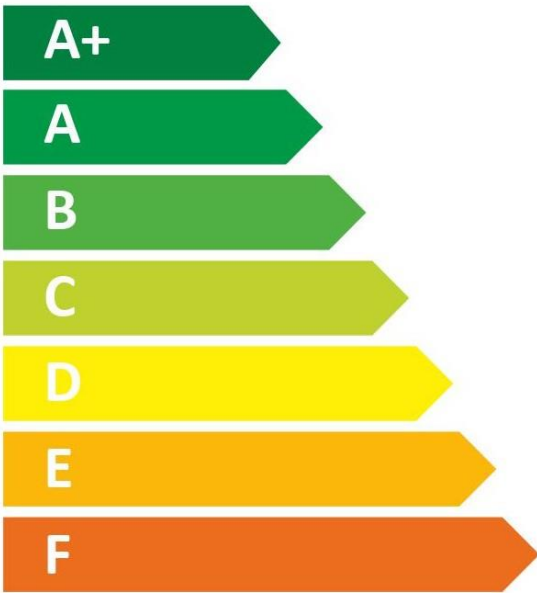

# ENERGY

**TRITON** THE UK'S SHOWER COMPANY  
See you first thing Britain

**ASPAMO9GSBLK**

**15** dB

**483**  
kWh/annum

# ENERGY

**TRITON** THE UK'S SHOWER COMPANY  
See you first thing Britain

**ASPAMO9BRSTL**

**15** dB

**483**  
kWh/annum

# ENERGY

**TRITON** THE UK'S SHOWER COMPANY  
See you first thing Britain

**ASPAMO9GSWHT**

**15** dB

**483**  
kWh/annum