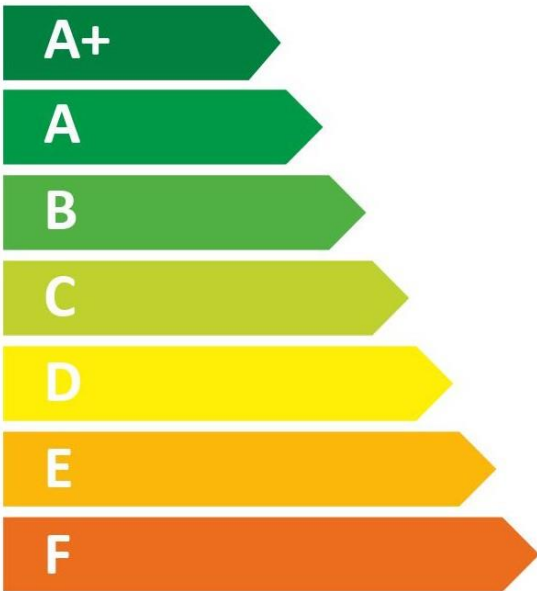

ENERGY

TRITON THE UK'S SHOWER COMPANY
See you first thing Britain

ASP09GUNMTL

 **XS**

A

15 dB

483
kWh/annum

ENERGY

TRITON THE UK'S SHOWER COMPANY

See you first thing Britain

ASP09BRSTL

15 dB

483
kWh/annum

ENERGY

TRITON THE UK'S SHOWER COMPANY
See you first thing Britain

ASP09GSBLK

15 dB

483
kWh/annum

ENERGY

TRITON THE UK'S SHOWER COMPANY
See you first thing Britain

ASP09GSWHT

15 dB

483
kWh/annum

ENERGY

15 dB

483
kWh/annum

ENERGY

TRITON THE UK'S SHOWER COMPANY
See you first thing Britain

ASP09TLRSD

15 dB

483
kWh/annum