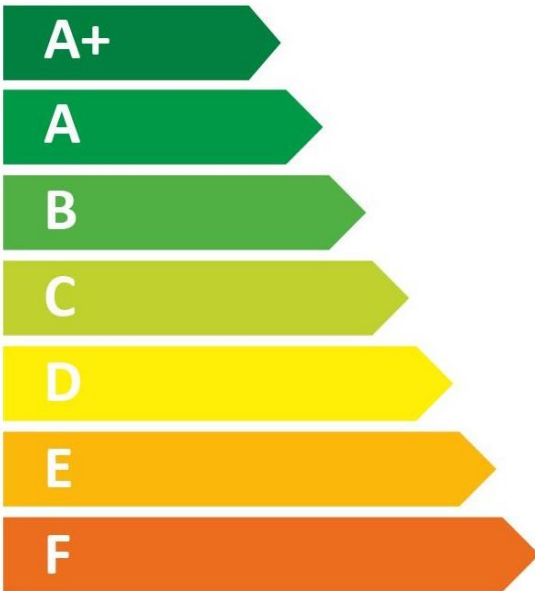

ENERGY

TRITON THE UK'S SHOWER COMPANY
See you first thing Britain

ASP09GUNMTL

 **XS**

A

15 dB

483
kWh/annum

ENERGY

15 dB

483
kWh/annum

ENERGY

TRITON THE UK'S SHOWER COMPANY
See you first thing Britain

ASP09GSWHT

15 dB

483
kWh/annum

ENERGY

TRITON THE UK'S SHOWER COMPANY

See you first thing Britain

ASP09MTBLK

15 dB

483
kWh/annum

ENERGY

TRITON THE UK'S SHOWER COMPANY
See you first thing Britain

ASP09TLPLBLK