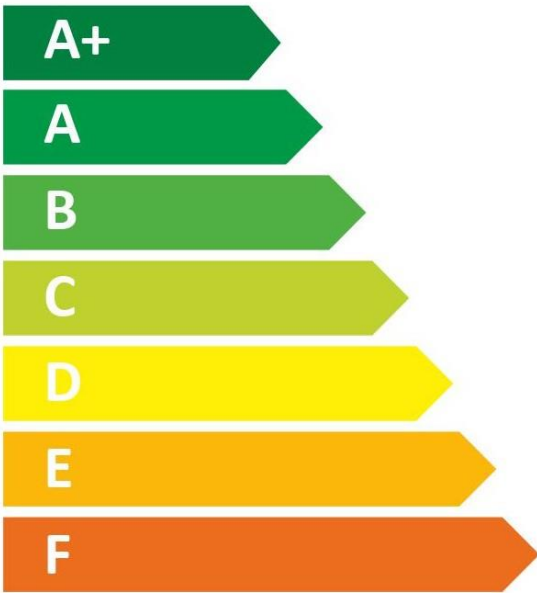

ENERGY

TRITON THE UK'S SHOWER COMPANY
See you first thing Britain

ASP09GUNMTL

 **XS**

A

15 dB

483
kWh/annum

ENERGY

TRITON THE UK'S SHOWER COMPANY

See you first thing Britain

ASP09BRSTL

15 dB

483
kWh/annum

ENERGY

TRITON THE UK'S SHOWER COMPANY
See you first thing Britain

ASP09GSBLK

15 dB

483
kWh/annum

ENERGY

TRITON THE UK'S SHOWER COMPANY
See you first thing Britain

ASP09GSWHT

15 dB

483
kWh/annum

ENERGY