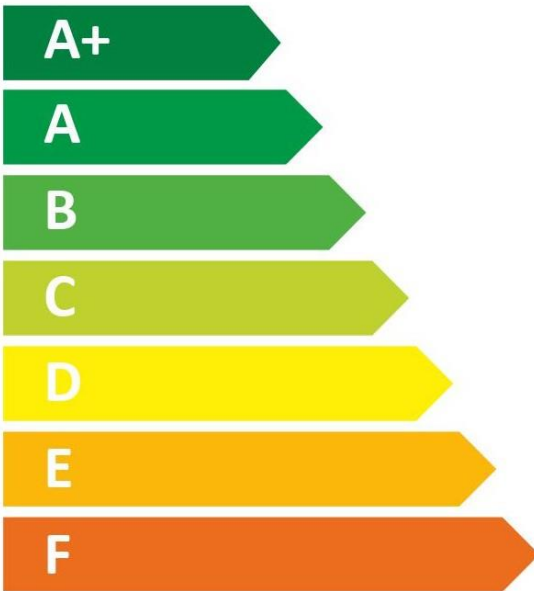

ENERGY

TRITON THE UK'S SHOWER COMPANY
See you first thing Britain

ASP09GUNMTL

 **XS**

A

15 dB

483
kWh/annum

ENERGY

TRITON THE UK'S SHOWER COMPANY

See you first thing Britain

ASP09BRSTL

15 dB

483
kWh/annum

ENERGY

TRITON THE UK'S SHOWER COMPANY
See you first thing Britain

ASP09GSBLK

15 dB

483
kWh/annum

ENERGY

TRITON THE UK'S SHOWER COMPANY
See you first thing Britain

ASP09GSWHT

15 dB

483
kWh/annum

ENERGY