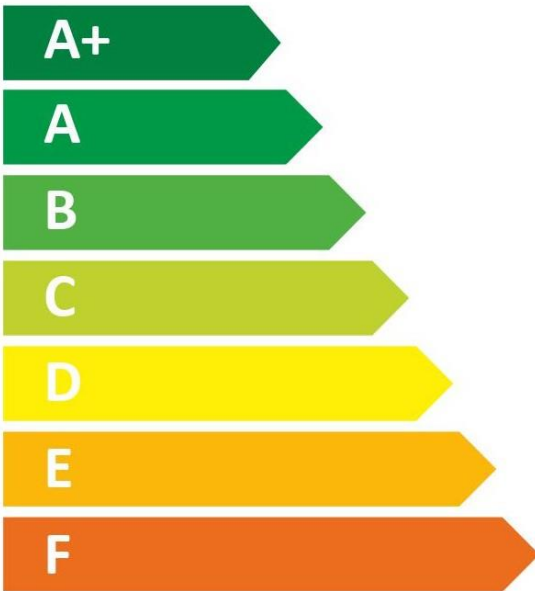

ENERGY

TRITON THE UK'S SHOWER COMPANY
See you first thing Britain

ASP09GUNMTL

 **XS**

A

15 dB

483
kWh/annum

ENERGY

TRITON THE UK'S SHOWER COMPANY

See you first thing Britain

ASP09BRSTL

15 dB

483
kWh/annum

ENERGY

TRITON THE UK'S SHOWER COMPANY
See you first thing Britain

ASP09GSBLK

15 dB

483
kWh/annum

ENERGY

TRITON THE UK'S SHOWER COMPANY
See you first thing Britain

ASP09GSWHT

15 dB

483
kWh/annum

ENERGY