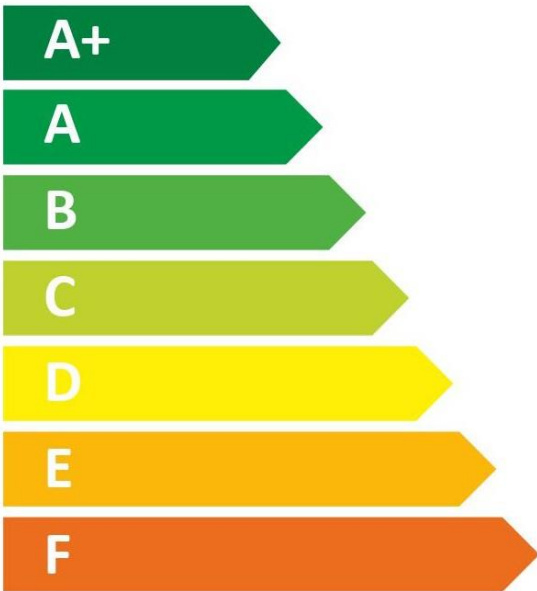

# ENERGY

**TRITON** THE UK'S SHOWER COMPANY  
See you first thing Britain

**ASPEN09BRSTL**

**15** dB

**483**  
kWh/annum

# ENERGY

**TRITON** THE UK'S SHOWER COMPANY  
See you first thing Britain

**ASPEN08BRSTL**

**15** dB

**482**  
kWh/annum