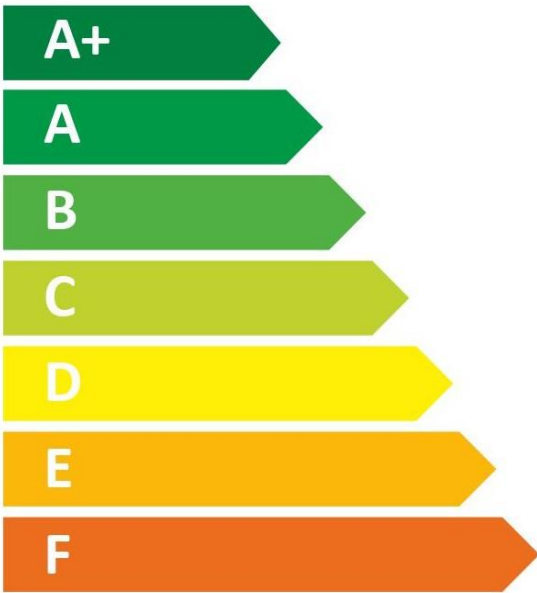

ENERGY

TRITON THE UK'S SHOWER COMPANY

See you first thing Britain

ASPEN08GSWHT

15 dB

482
kWh/annum

ENERGY

TRITON THE UK'S SHOWER COMPANY
See you first thing Britain

ASPEN09GSWHT

15 dB

483
kWh/annum