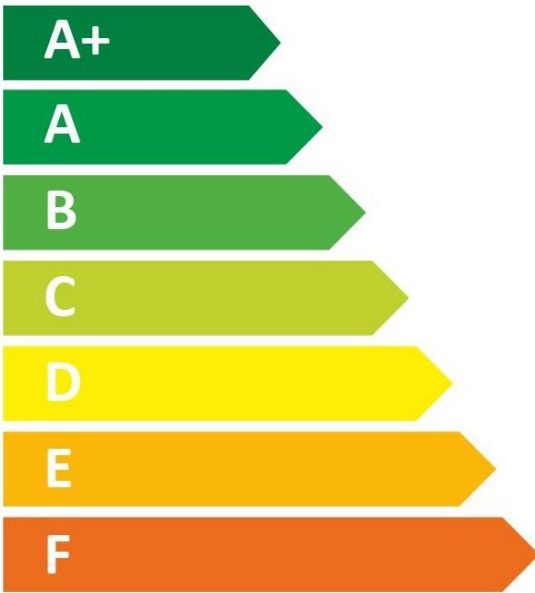

ENERGY

TRITON THE UK'S SHOWER COMPANY
See you first thing Britain

BQCARA08BLK

15 dB

482
kWh/annum

ENERGY

TRITON THE UK'S SHOWER COMPANY
See you first thing Britain

BQCARA09BLK

15 dB

483
kWh/annum