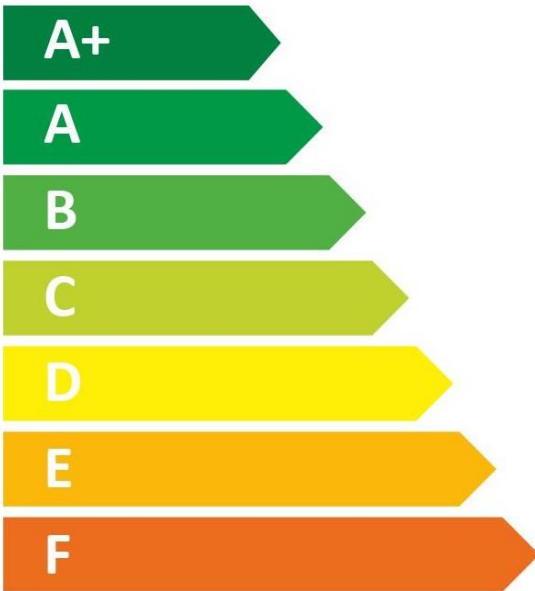

ENERGY

TRITON THE UK'S SHOWER COMPANY
See you first thing Britain

BQCARA08BLK

15 dB

482
kWh/annum

ENERGY

TRITON THE UK'S SHOWER COMPANY
See you first thing Britain

BQCARA09BLK

15 dB

483
kWh/annum