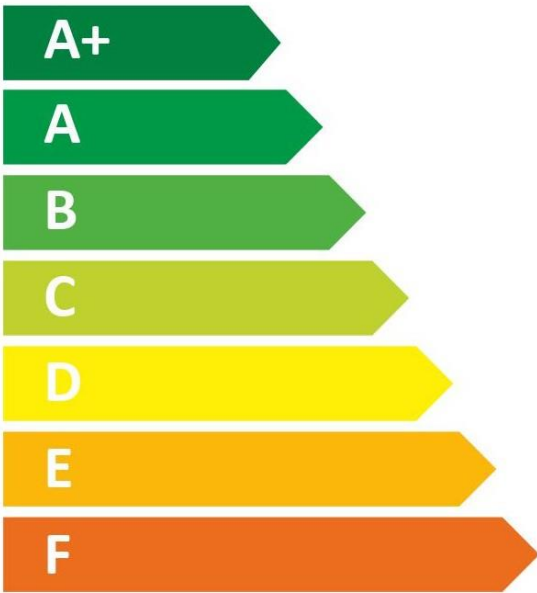

# ENERGY

**TRITON** THE UK'S SHOWER COMPANY  
See you first thing Britain

**BQCARA08WC**

**15** dB

**482**  
kWh/annum

# ENERGY

**TRITON** THE UK'S SHOWER COMPANY  
See you first thing Britain

**BQCARA09WC**

**15** dB

**483**  
kWh/annum

# ENERGY

**TRITON** THE UK'S SHOWER COMPANY  
See you first thing Britain

**BQCARA10WC**

**15** dB

**480**  
kWh/annum