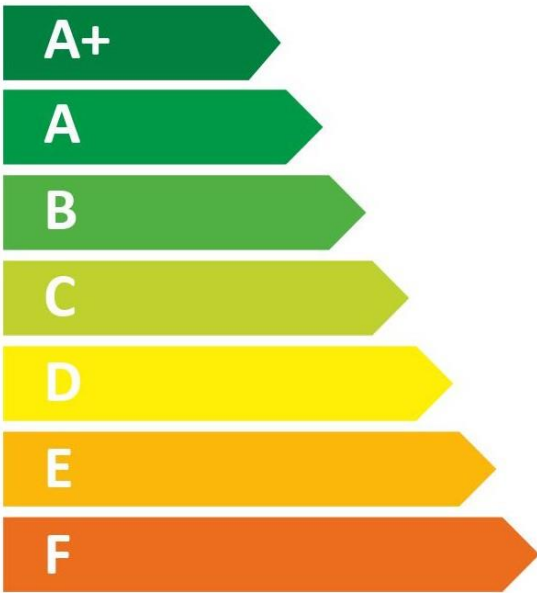

# ENERGY

**TRITON** THE UK'S SHOWER COMPANY  
See you first thing Britain

**ECO8008ZFF**

**15** dB

**482**  
kWh/annum