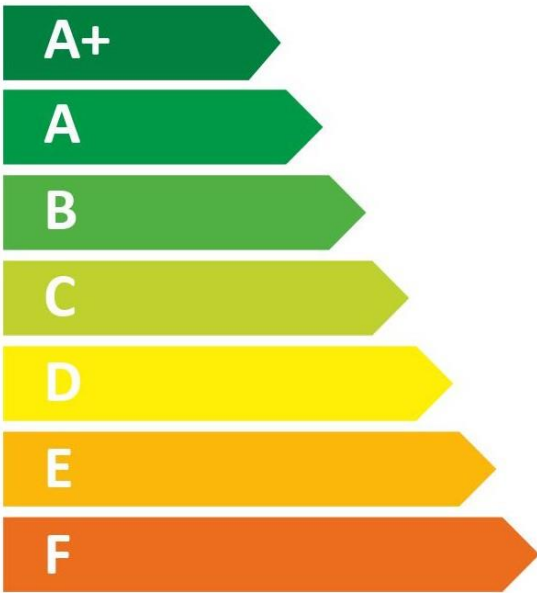

ENERGY

TRITON THE UK'S SHOWER COMPANY
See you first thing Britain

ECO8008ZFF

15 dB

482
kWh/annum