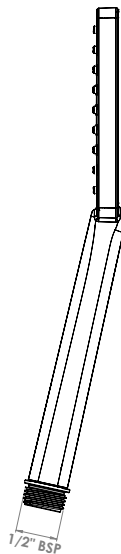

## **Square Shower Head**

## **Instructions**

Dimensions are approximate

INSTALLERS PLEASE NOTE THESE INSTRUCTIONS ARE TO BE LEFT WITH THE USER

2181554A - August 2018

## KATIE square shower head

## REPLACEMENT

*Description*

*Part No.*

---

SQUARE CHROME SHOWERHEAD.....88500090  
(Complete assembly only)

**Please refer to shower installation and operating instructions for service details. E&OA.**