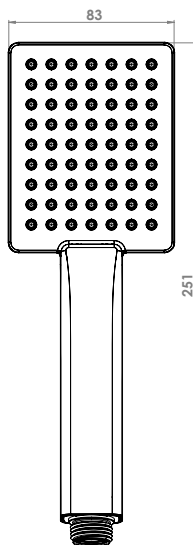

## **Square Shower Head**

## **Instructions**

Dimensions are approximate

INSTALLERS PLEASE NOTE THESE INSTRUCTIONS ARE TO BE LEFT WITH THE USER

2181554A - August 2018

## KATIE square shower head