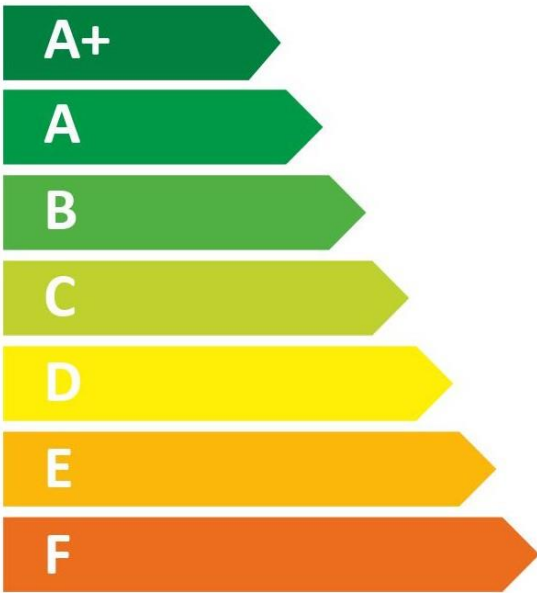

ENERGY

TRITON THE UK'S SHOWER COMPANY

See you first thing Britain

SP8007SI

15 dB

477
kWh/annum

ENERGY

TRITON THE UK'S SHOWER COMPANY

See you first thing Britain

SP8008SI

15 dB

482
kWh/annum

ENERGY

TRITON THE UK'S SHOWER COMPANY

See you first thing Britain

SP8009SI

15 dB

483
kWh/annum

ENERGY

TRITON THE UK'S SHOWER COMPANY

See you first thing Britain

SP8001SI

15 dB

480
kWh/annum