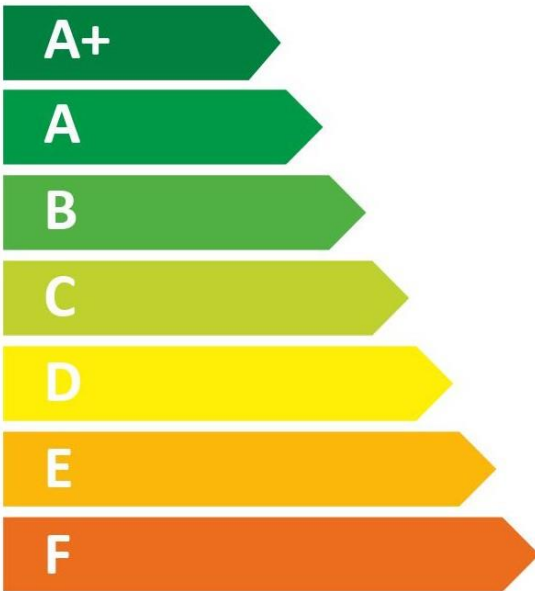

ENERGY

TRITON THE UK'S SHOWER COMPANY
See you first thing Britain

SP8CHR8ZFF

15 dB

482
kWh/annum

ENERGY

TRITON THE UK'S SHOWER COMPANY

See you first thing Britain

SP8CHR9ZFF

15 dB

483
kWh/annum

ENERGY

TRITON THE UK'S SHOWER COMPANY
See you first thing Britain

SP8CHR1ZFF

15 dB

480
kWh/annum