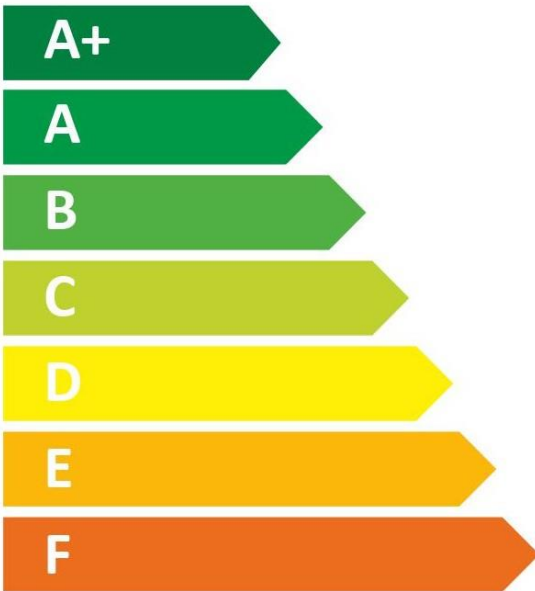

ENERGY

TRITON THE UK'S SHOWER COMPANY

See you first thing Britain

SPT303I

XXS

15 dB

490
kWh/annum