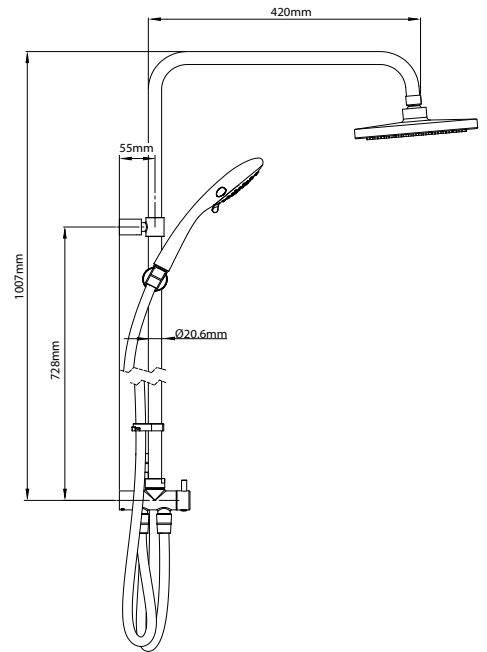

AS2000SR DuElec®

Thermostatic Power Shower

Shower

Temperature stability	Thermostatic
Voltage 230/240V Ac.	Rating 53W nominal
Controls	Top control - flow & bottom control - temperature
Visual indicators	Graphics only
Inlet Connection	15mm push fit
Water Entry Points	Rising, falling, back
Outlet Connection	½" BSP male thread
Plumbing System Compatibility	Low pressure gravity
Minimum Head Height	75mm
Maximum Head Height	10m
Maximum Open Outlet Flow Rate	14l/min
Surface Mounted Only	
Approvals, Complies with	BEAB, CE, UKCA, Quiet Mark
Guarantee	1 year

*Recommended minimum running pressure/flow for full performance 1 bar @8l/min

DuElec® Riser Rail Kit

Length	1007mm / 40inches
Diameter	20.5mm / 0.81 inches
Material	Stainless Steel
Finish	Chrome or Black
Hose	1.5m Anti-twist (main hose) 0.75m (Connector hose)

IMPORTANT MAINTENANCE NOTICE

Replacing specified Triton accessories for this AS2000SR DuElec® unit will aid optimum performance and maintain a valid guarantee

Contact our specification team

Call: 02476 324 776 | Email: specification@tritonshowers.co.uk | Web: www.tritonshowers.co.uk/specifiers