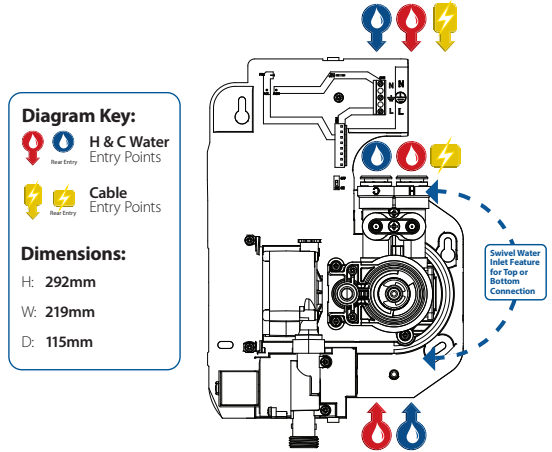

AS2000SR DuElec®

Thermostatic Power Shower

Shower

Temperature stability	Thermostatic
Voltage 230/240V Ac.	Rating 53W nominal
Controls	Top control - flow & bottom control - temperature
Visual indicators	Graphics only
Inlet Connection	15mm push fit
Water Entry Points	Rising, falling, back
Outlet Connection	½" BSP male thread
Plumbing System Compatibility	Low pressure gravity
Minimum Head Height	75mm
Maximum Head Height	10m
Maximum Open Outlet Flow Rate	14l/min
Surface Mounted Only	
Approvals, Complies with	BEAB, CE, UKCA, Quiet Mark
Guarantee	1 year

*Recommended minimum running pressure/flow for full performance 1 bar @8l/min

DuElec® Riser Rail Kit

Length	1007mm / 40inches
Diameter	20.5mm / 0.81 inches
Material	Stainless Steel
Finish	Chrome or Black
Hose	1.5m Anti-twist (main hose) 0.75m (Connector hose)

IMPORTANT MAINTENANCE NOTICE

Replacing specified Triton accessories for this AS2000SR DuElec® unit will aid optimum performance and maintain a valid guarantee

Contact our specification team

Call: 02476 324 776 | Email: specification@tritonshowers.co.uk | Web: www.tritonshowers.co.uk/specifiers