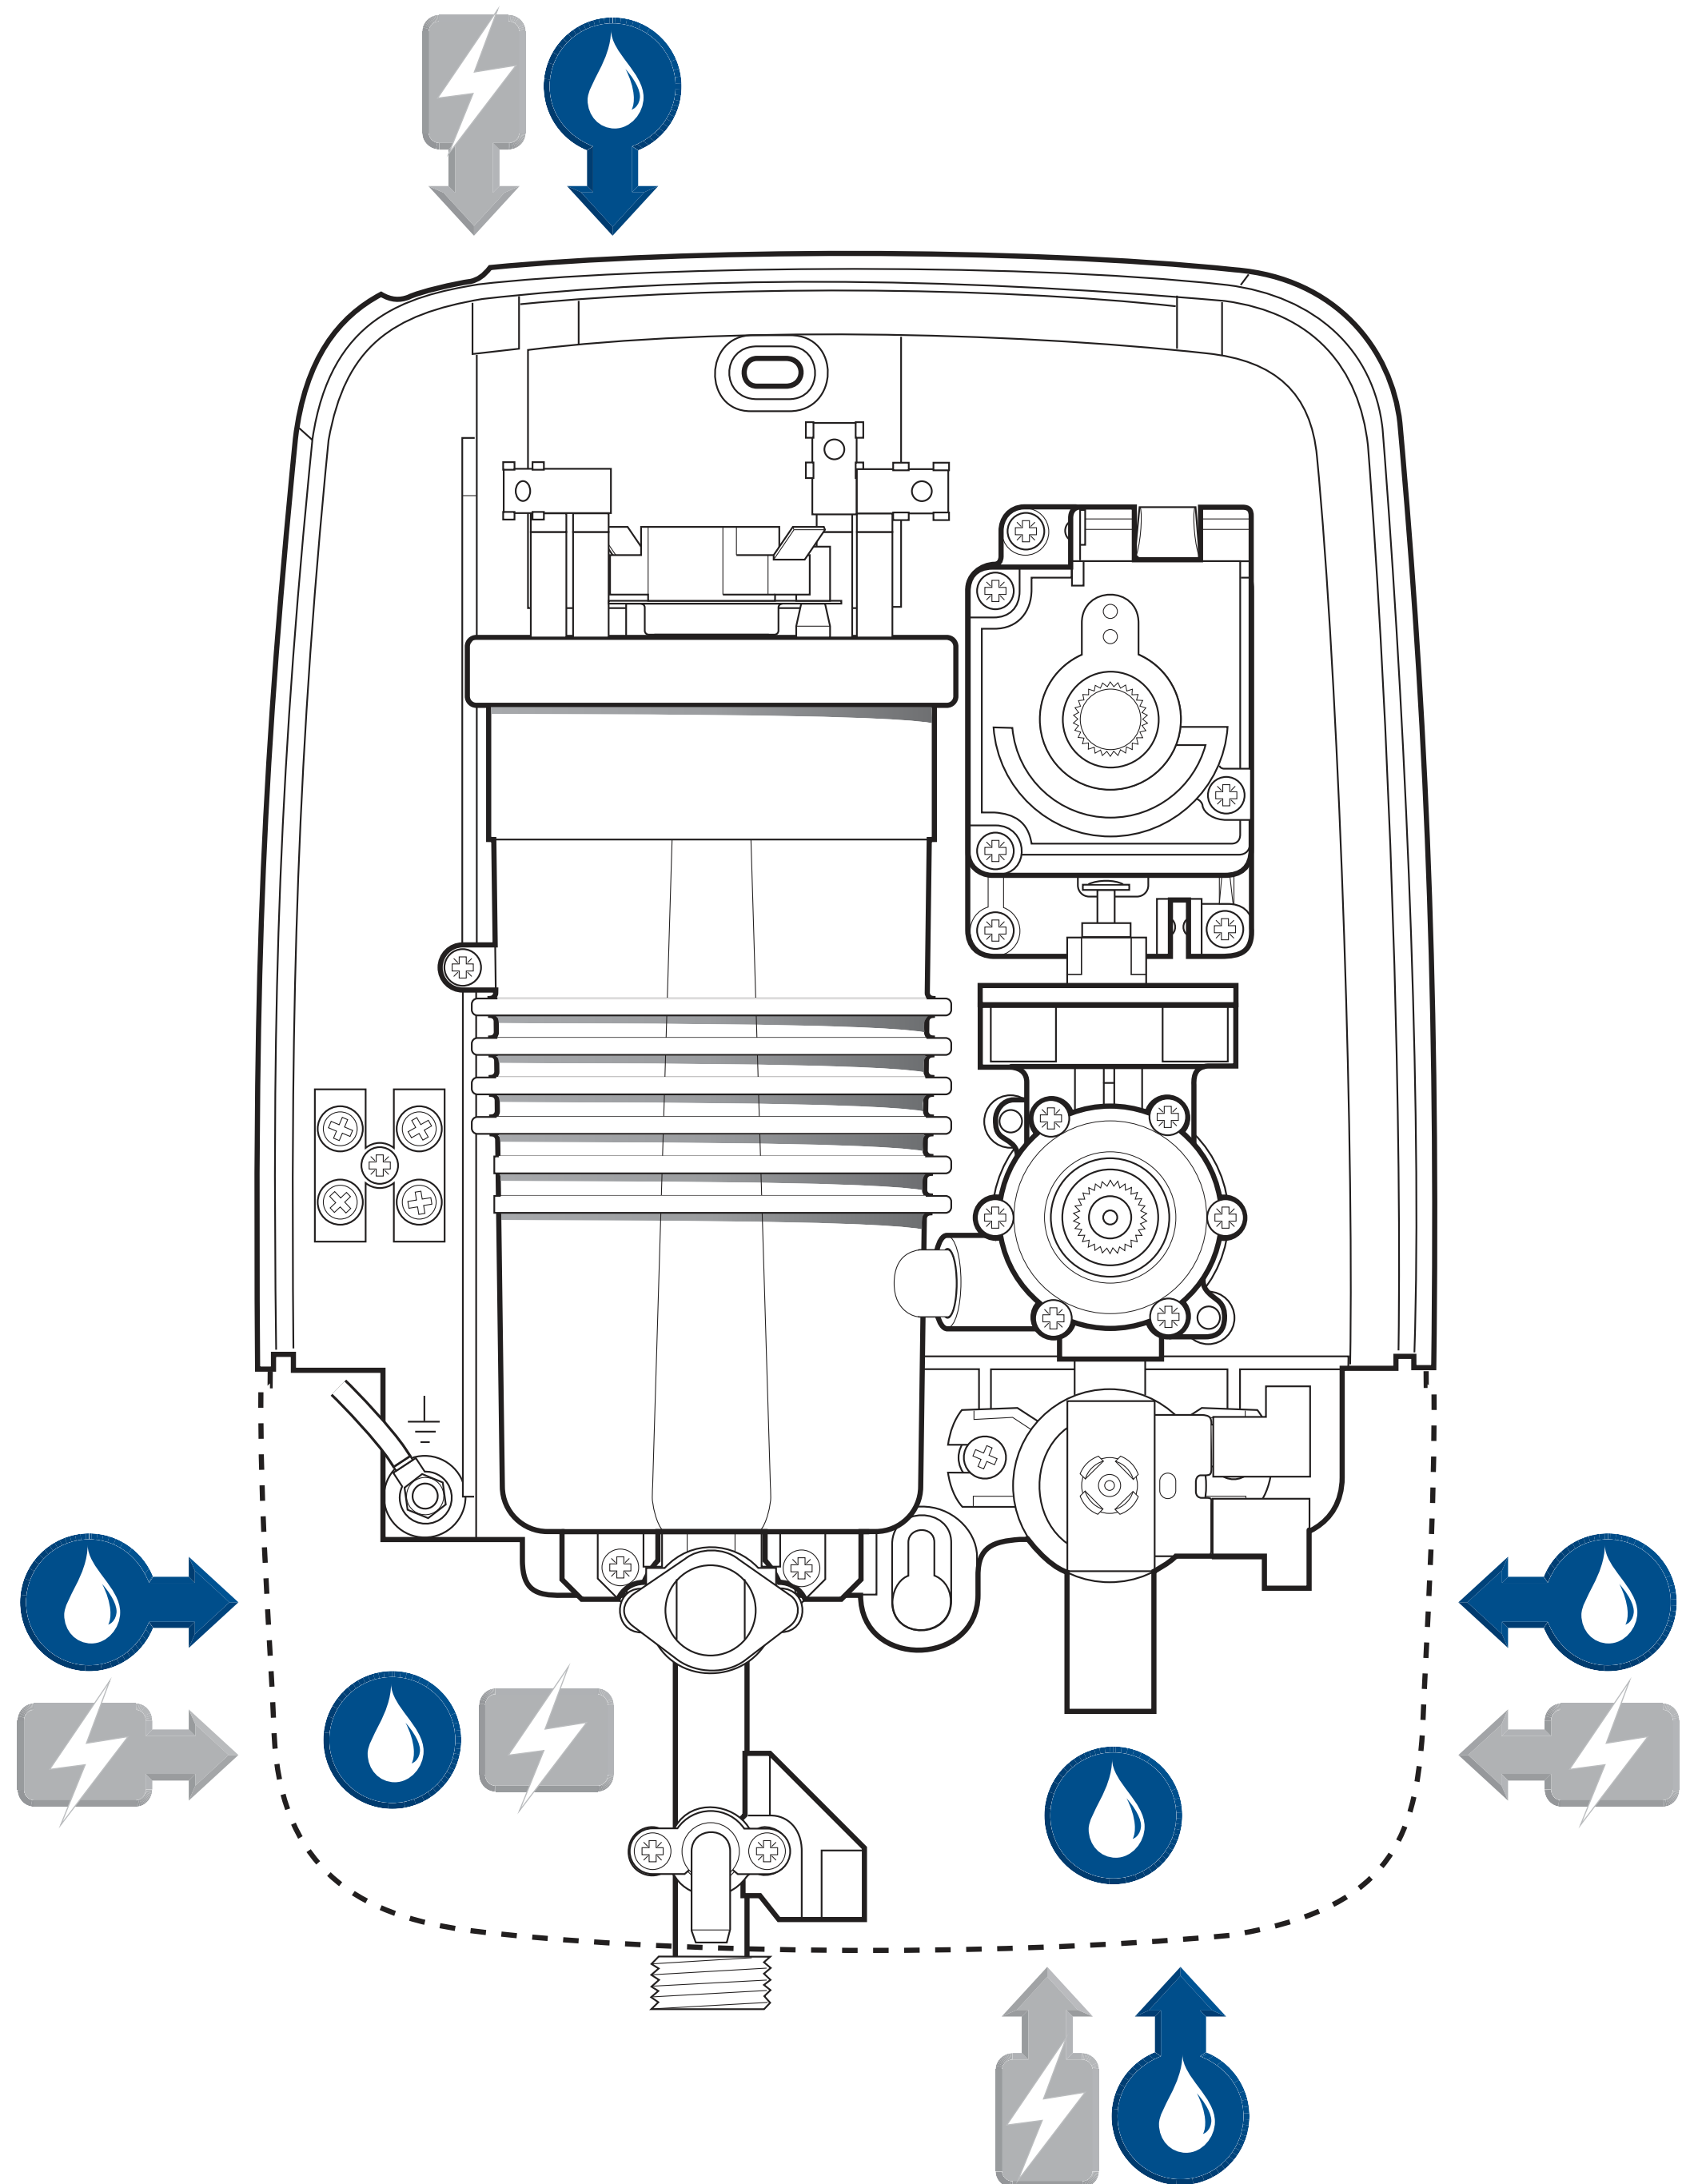

T80 SI ELECTRIC SHOWER

ENTRY POINTS

Diagram Key:

Water Entry Points

Cable Entry Points

Dimensions:

H: 300mm

W: 208mm

D: 110mm

TRITON

See you first thing Britain