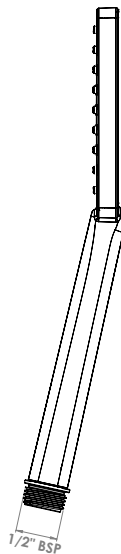

## **Square Shower Head**

## **Instructions**

Dimensions are approximate

INSTALLERS PLEASE NOTE THESE INSTRUCTIONS ARE TO BE LEFT WITH THE USER

2181554A - August 2018

## KATIE square shower head

## REPLACEMENT

*Description*

*Part No.*

---

SQUARE CHROME SHOWERHEAD.....88500090  
(Complete assembly only)

**Please refer to shower installation and operating instructions for service details. E&OA.**