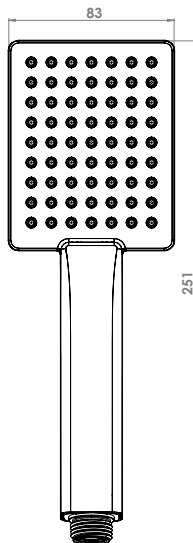

## **Square Shower Head**

## **Instructions**

Dimensions are approximate

INSTALLERS PLEASE NOTE THESE INSTRUCTIONS ARE TO BE LEFT WITH THE USER

2181554A - August 2018

## KATIE square shower head