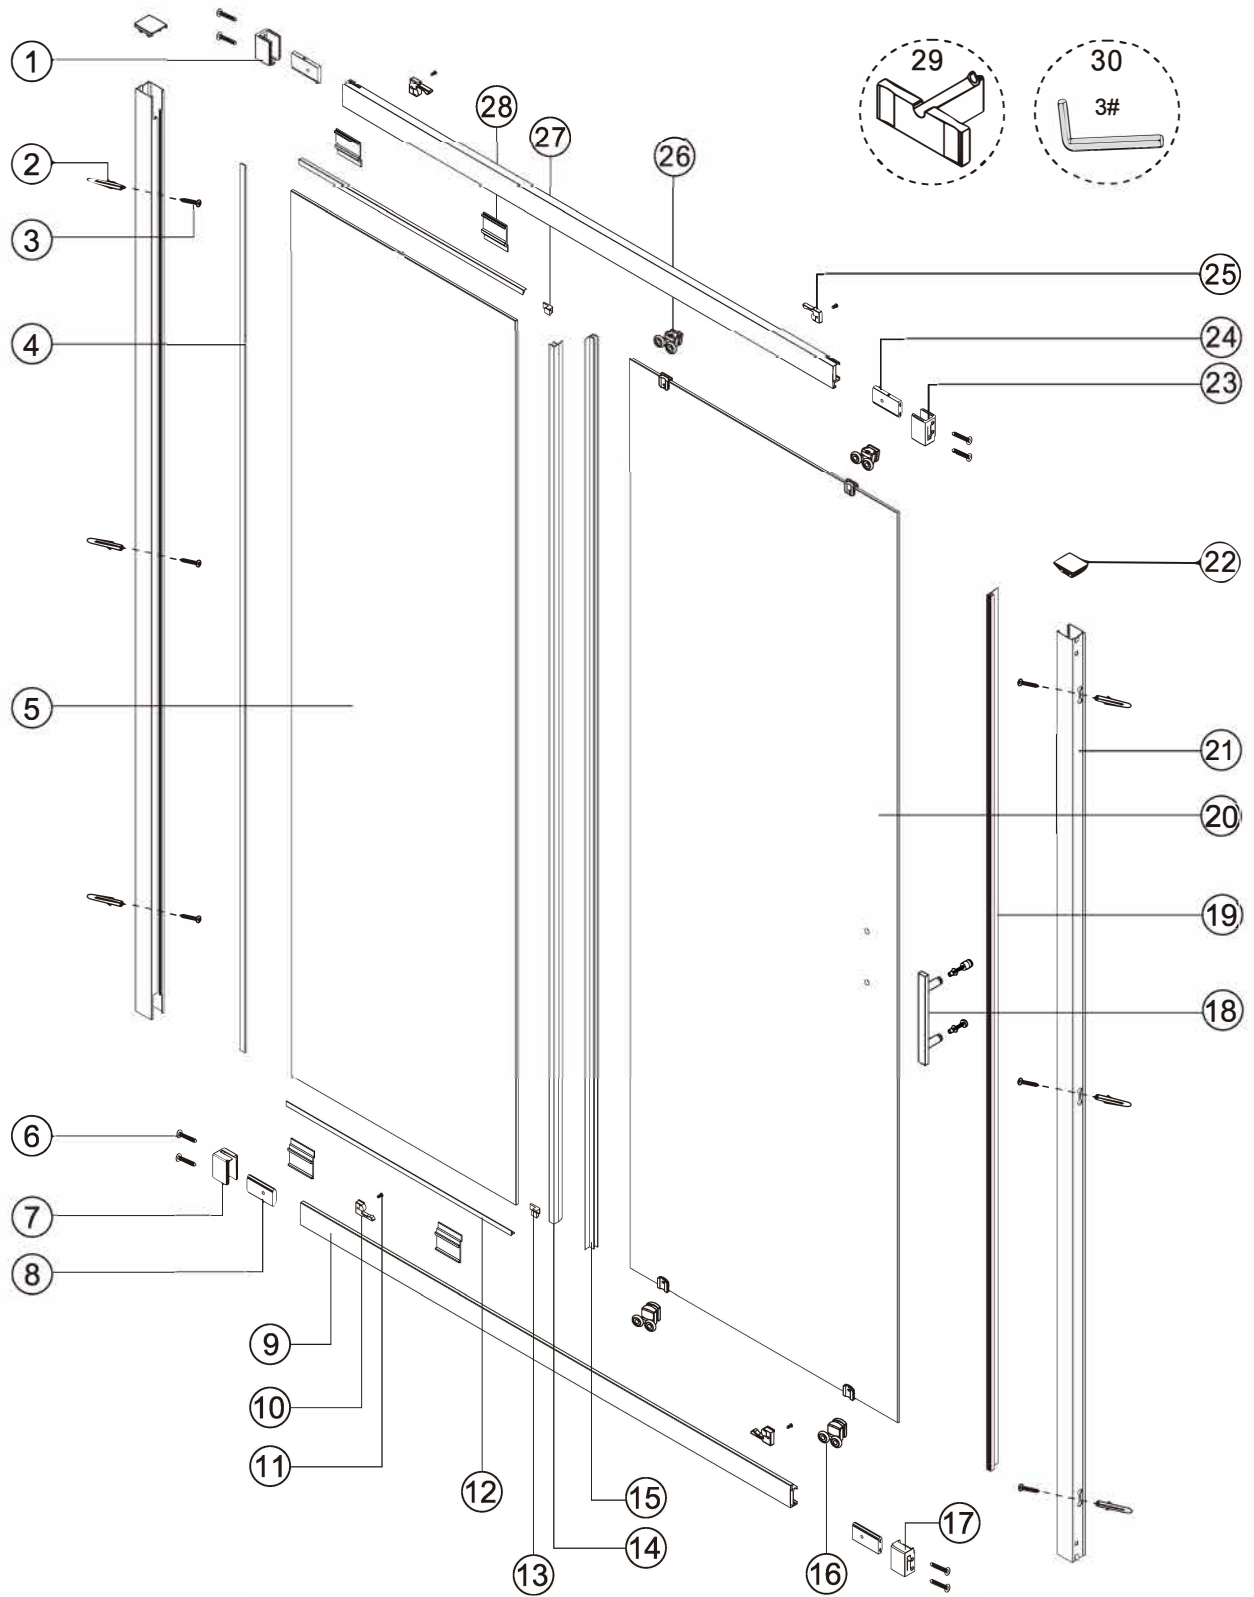

# PARTS LIST

Item No.	Part List Description	Part Code	Sliding Door Size Variations				
			1000	1100	1200	1400	1700
1	Fixed panel sleeve A	K001	1	1	1	1	1
2	Wall plug	2SP12	6	6	6	6	6
3	4 x 30 frame fixing round screw	2SY51	6	6	6	6	6
4	Wedge gasket 2.5mm	K165	1	1	1	1	1
5	Fixed panel - various sizes	N/A	1	1	1	1	1
6	Countersunk head screw	K145	8	8	8	8	8
7	Fixed panel sleeve B	K002	1	1	1	1	1
8	Nylon adjusting block Right	K009	2	2	2	2	2
9	Sliding door rail set W1000mm	K061	1				
9	Sliding door rail set W1100mm	K062		1			
9	Sliding door rail set W1200mm	K063			1		
9	Sliding door rail set W1400mm	K064				1	
9	Sliding door rail set W1500mm	K065					
9	Sliding door rail set W1600mm	K066					
9	Sliding door rail set W1700mm	K067					1
10	Roller stop Right	K006	2	2	2	2	2
11	Panhead screw 4x10	K158	4	4	4	4	4
12	Fixed panel top and bottom seal	K114	2	2	2	2	2
13	Slider fixed panel glass clip Right/ Left	K011 / K012	1	1	1	1	1
14	Upright seal with 15mm soft fin H1810mm	K122	1	1	1	1	1
15	Upright seal with 9mm soft fin H1872mm	K118	1	1	1	1	1
16	Bottom double roller	K049	2	2	2	2	2
17	Moving panel sleeve B	K004	1	1	1	1	1
18	Single handle with inside knob	Z001	1	1	1	1	1
19	Sliding door closing seal Q	K116	1	1	1	1	1
20	Moving Panel - various sizes	N/A	1	1	1	1	1
21	Slider wall profile Q	K073	2	2	2	2	2
22	Wall profile cover cap	K010	2	2	2	2	2
23	Moving panel sleeve A	K003	1	1	1	1	1
24	Nylon adjusting block Left	K008	2	2	2	2	2
25	Roller stop Left	K005	2	2	2	2	2
26	Top double roller	K048	2	2	2	2	2
27	Slider fixed panel glass clip Right/ Left	K011 / K012	1	1	1	1	1
28	Fixed panel installation tool	K107	4	4	4	4	4
29	Screw fixing jig	K023	1	1	1	1	1
30	3mm Hex key	MG3MMALKEY	1	1	1	1	1