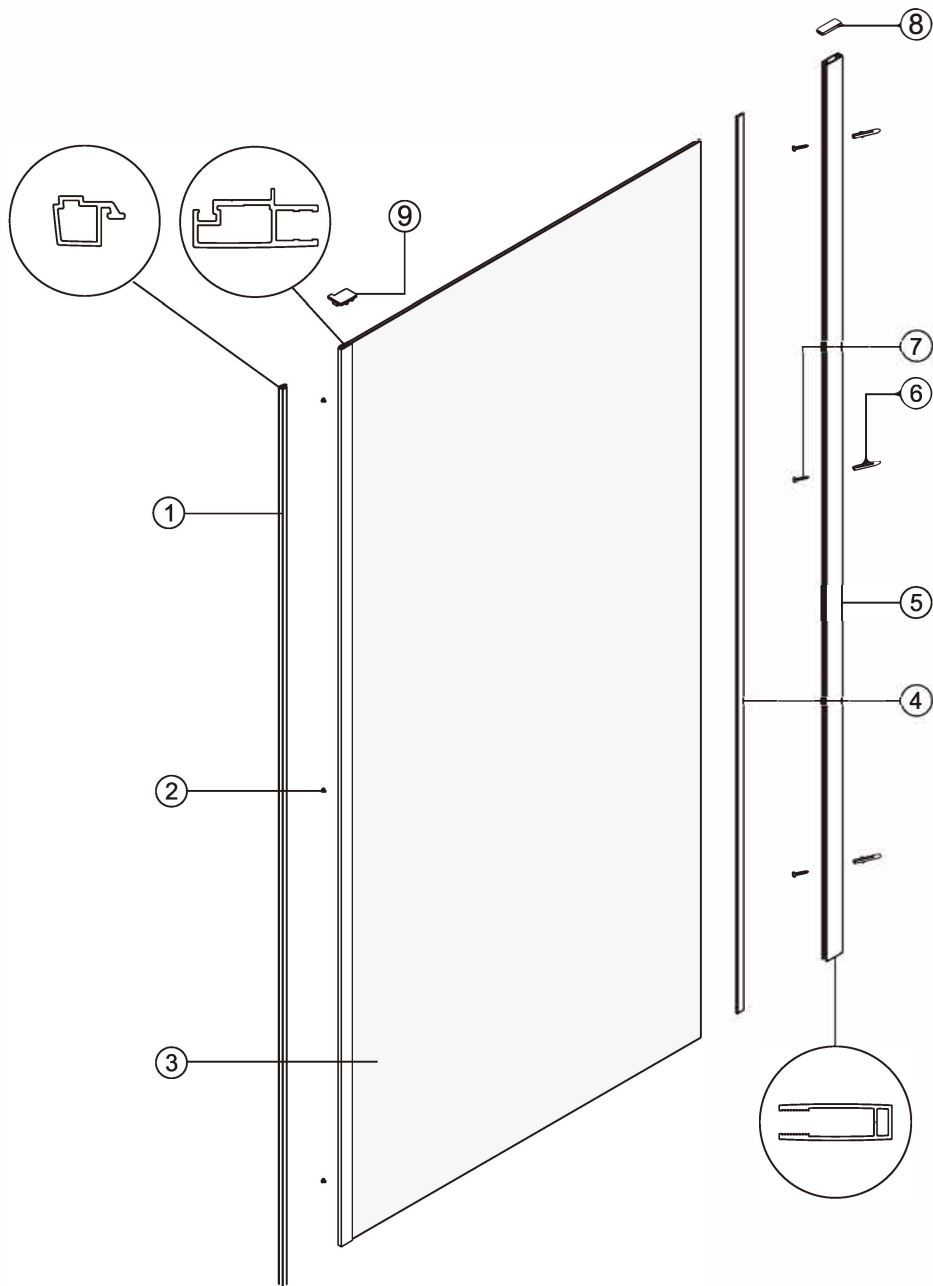

PARTS LIST

Item No.	Part List Description	Part Code	Side Panel Size Variations		
			760	800	900
1	Corner post for side panel Q	K079	1	1	1
2	Side panel corner post screw	K183	3	3	3
3	Side Panel - various sizes	N/A	1	1	1
4	Wedge gasket 2.5mm	K165	1	1	1
5	Side panel wall profile	K077	1	1	1
6	Wall plug	2SP12	3	3	3
7	4 x 30 frame fixing round screw	2SY51	6	6	6
8	Side panel wall profile cover cap	K015	1	1	1
9	Side panel Slider cover cap Right / Left	K013 / K014	1	1	1