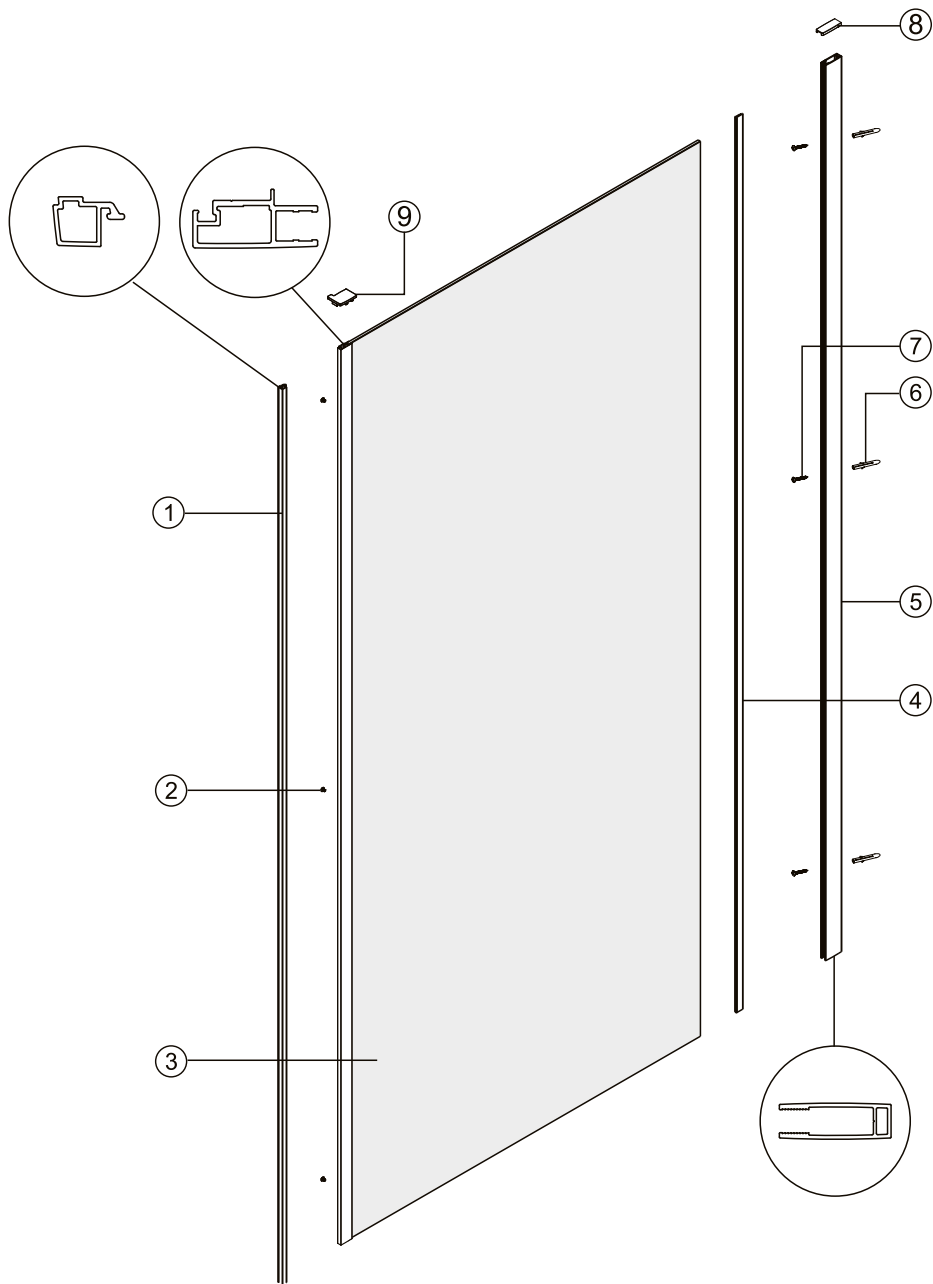

PARTS LIST

Item No.	Part List Description	Part Code	Bifold Door Size Variations		
			760	800	900
1	Cover cap for Bifold left / right	K021 / K022	2	2	2
2	Locking cap left / right	K019 / K040	2	2	2
3	Wall plug	2SP12	6	6	6
4	4 x 30 frame fixing round screw	2SY51	6	6	6
5	Wall profile 1900	K095	2	2	2
6	Bifold A upright seal	K205	2	2	2
7	MovingPanel A - various sizes	N/A	1	1	1
8	Screw cover clip	2SS009	6	6	6
9	Screw cover cap	2SS008	6	6	6
10	Single handle with inside knob	Z001	1	1	1
11	Bifold A mid seal	K206	1	1	1
12	MovingPanel B - various sizes	N/A	1	1	1
13	Frame cover cap	K155	6	6	6
14	Bottom wedge seal	K142	2	2	2

PARTS LIST

Item No.	Part List Description	Part Code	Side Panel Size Variations		
			760	800	900
1	Corner post for side panel Q	K079	1	1	1
2	Side panel corner post screw	K183	3	3	3
3	Side Panel - various sizes	N/A	1	1	1
4	Wedge gasket 2.5mm	K165	1	1	1
5	Side panel wall profile	K077	1	1	1
6	Wall plug	2SP12	3	3	3
7	4 x 30 frame fixing round screw	2SY51	3	3	3
8	Side panel wall profile cover cap	K015	1	1	1
9	Side panel cover cap Right / Left	K016 / K017	1	1	1