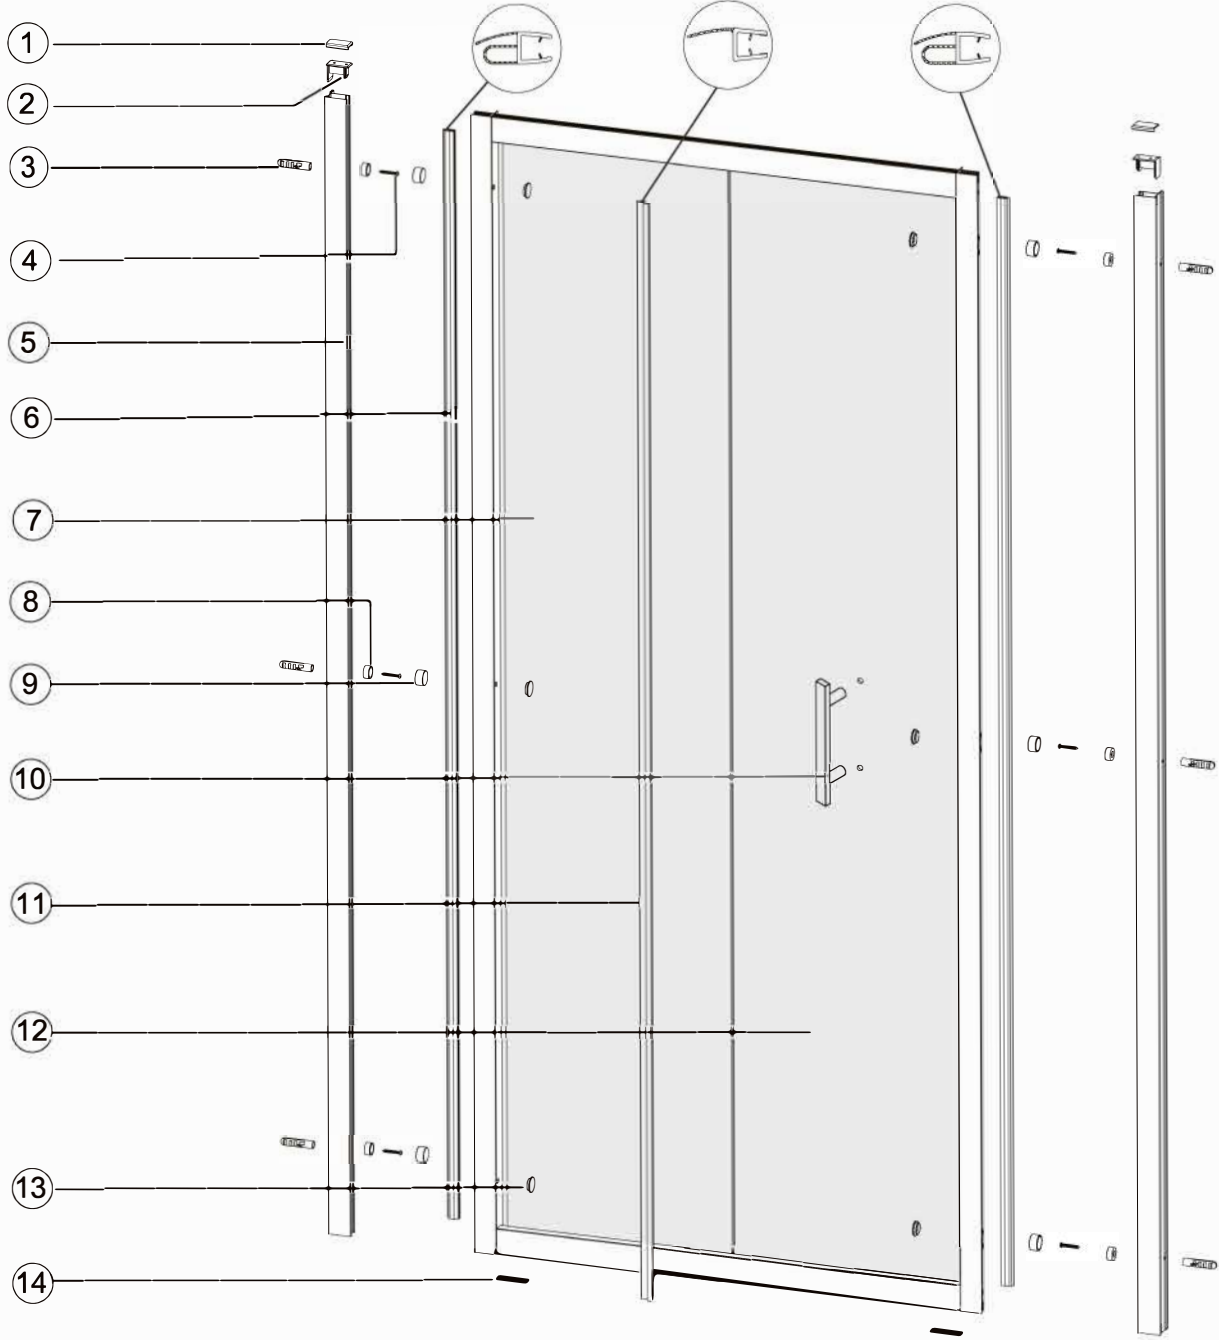

PARTS LIST

Item No.	Part List Description	Part Code	Bifold Door Size Variations		
			760	800	900
1	Cover cap for Bifold left / right	K021 / K022	2	2	2
2	Locking cap left / right	K019 / K040	2	2	2
3	Wall plug	2SP12	6	6	6
4	4 x 30 frame fixing round screw	2SY51	6	6	6
5	Wall profile 1900	K095	2	2	2
6	Bifold A upright seal	K205	2	2	2
7	MovingPanel A - various sizes	N/A	1	1	1
8	Screw cover clip	2SS009	6	6	6
9	Screw cover cap	2SS008	6	6	6
10	Single handle with inside knob	Z001	1	1	1
11	Bifold A mid seal	K206	1	1	1
12	MovingPanel B - various sizes	N/A	1	1	1
13	Frame cover cap	K155	6	6	6
14	Bottom wedge seal	K142	2	2	2

PARTS LIST

Item No.	Part List Description	Part Code	Side Panel Size Variations		
			760	800	900
1	Corner post for side panel Q	K079	1	1	1
2	Side panel corner post screw	K183	3	3	3
3	Side Panel - various sizes	N/A	1	1	1
4	Wedge gasket 2.5mm	K165	1	1	1
5	Side panel wall profile	K077	1	1	1
6	Wall plug	2SP12	3	3	3
7	4 x 30 frame fixing round screw	2SY51	3	3	3
8	Side panel wall profile cover cap	K015	1	1	1
9	Side panel cover cap Right / Left	K016 / K017	1	1	1