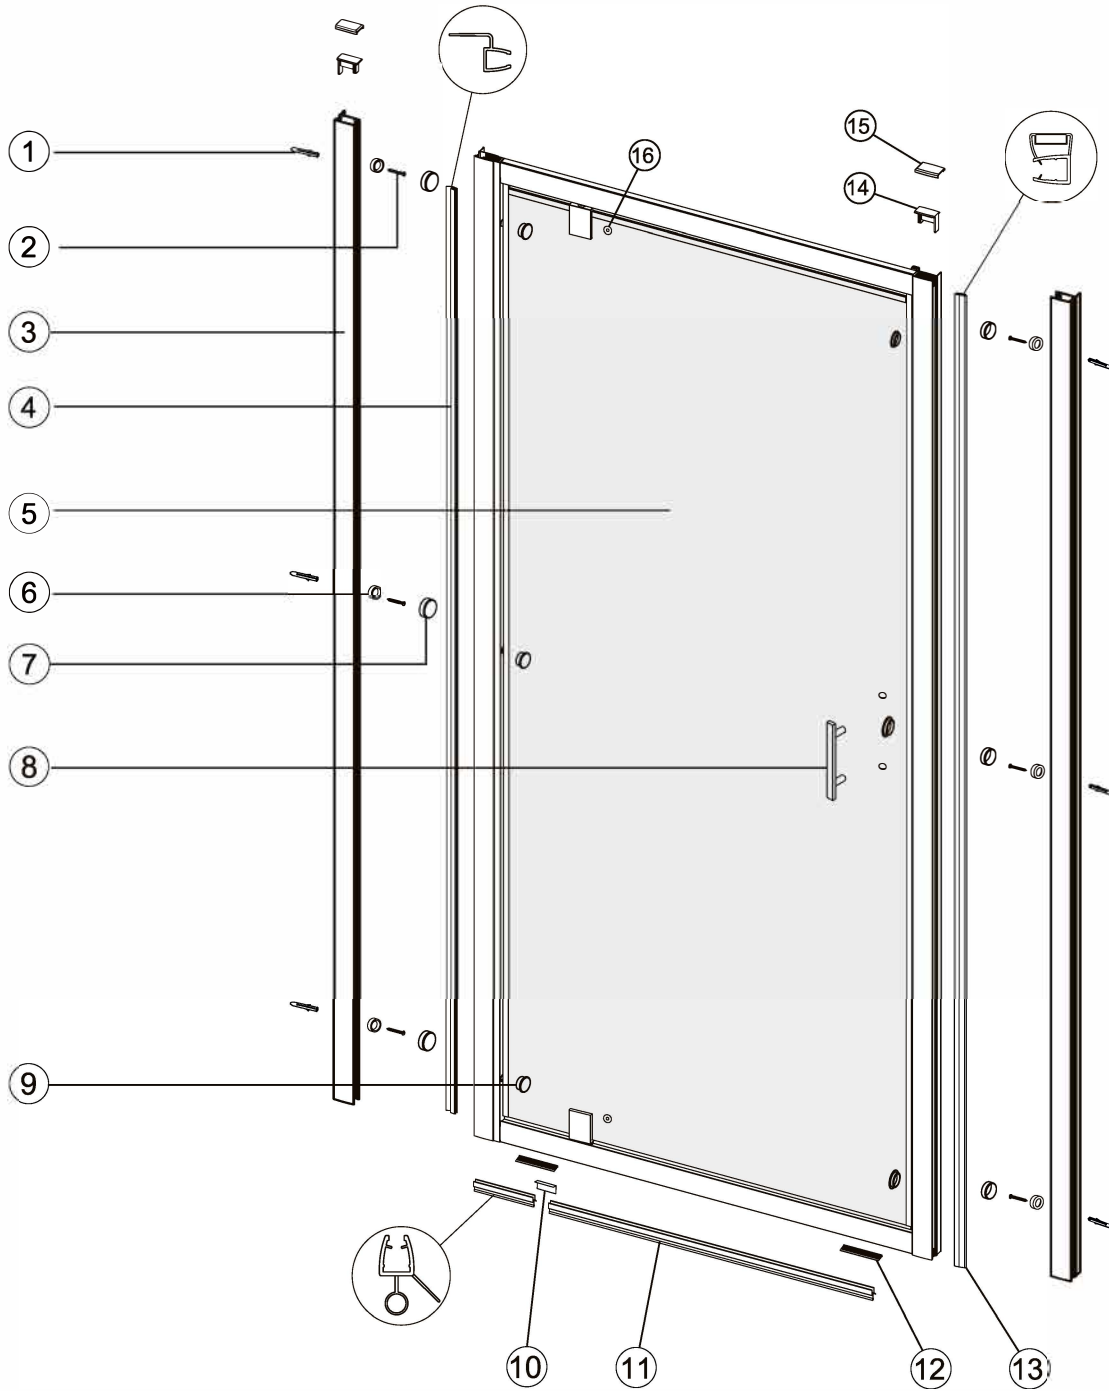

PARTS LIST

Item No.	Part List Description	Part Code	Pivot Door Size Variations		
1	Wall plug	2SP12	6	6	6
2	4 x 30 frame fixing round screw	2SY51	6	6	6
3	Wall profile 1900	K095	2	2	2
4	Pivot upright seal Q	K153	1	1	1
5	MovingPanel - various sizes	N/A	1	1	1
6	Screw cover clip	2SS008	6	6	6
7	Screw cover cap	2SS009	6	6	6
8	Single handle with inside knob	Z001	6	6	6
9	Frame cover cap	K155	6	6	6
10	Pivot bracket L shape seal	MB0081	1	1	1
11	Pivot bottom seal Q	K154	1	1	1
12	Bottom wedge seal	K142	2	2	2
13	Magneticseal 1811	K140	1	1	1
14	Locking cap left / right	K019 / K040	2	2	2
15	Cover cap for pivot left / right	K021 / K022	2	2	2
16	Cover cap for pivot mechanism	M7012	2	2	2

PARTS LIST

Item No.	Part List Description	Part Code	Side Panel Size Variations		
			760	800	900
1	Corner post for side panel Q	K079	1	1	1
2	Side panel corner post screw	K183	3	3	3
3	Side Panel - various sizes	N/A	1	1	1
4	Wedge gasket 2.5mm	K165	1	1	1
5	Side panel wall profile	K077	1	1	1
6	Wall plug	2SP12	3	3	3
7	4 x 30 frame fixing round screw	2SY51	3	3	3
8	Side panel wall profile cover cap	K015	1	1	1
9	Side panel cover cap Right / Left	K016 / K017	1	1	1