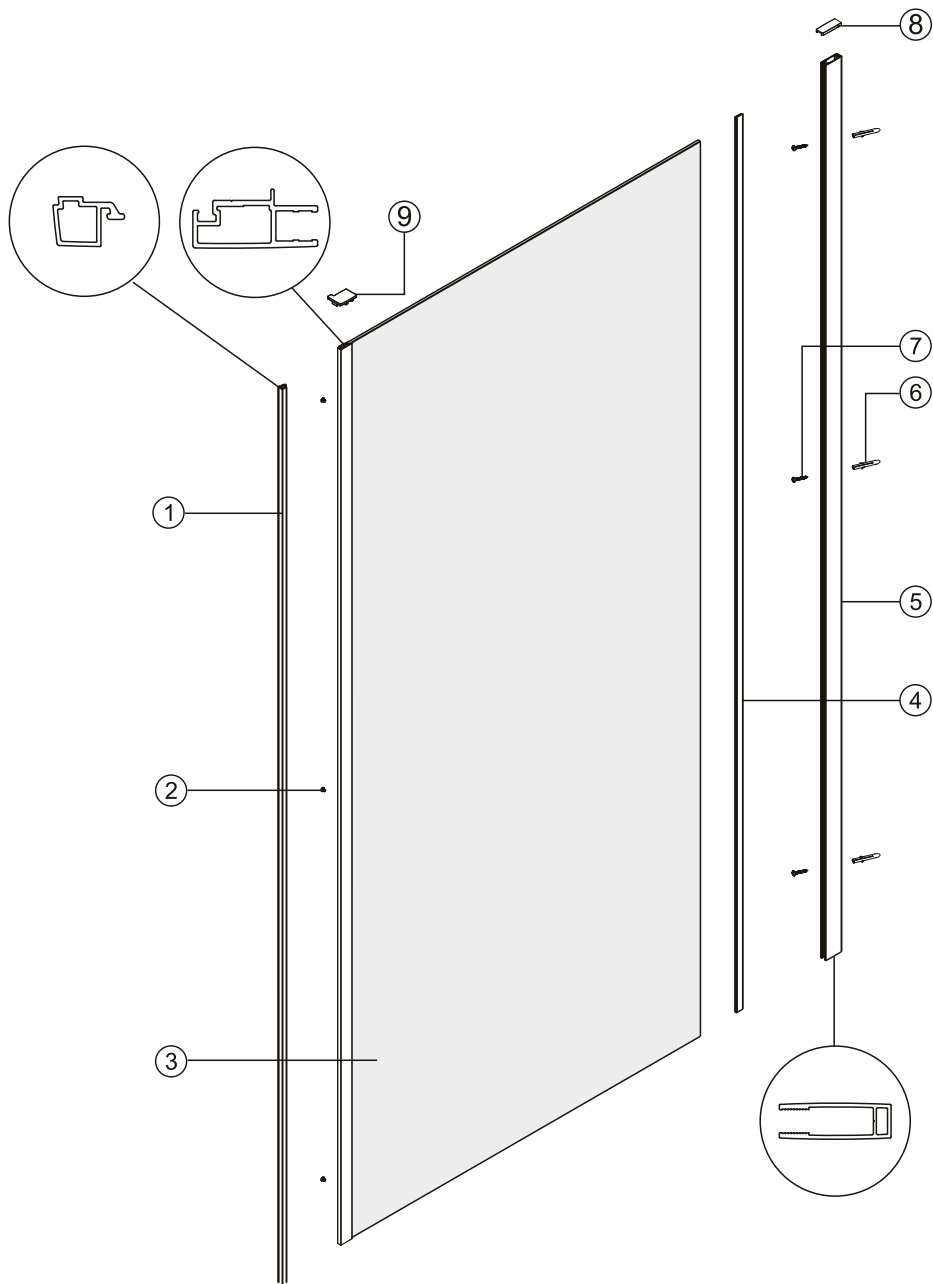

PARTS LIST

Item No.	Part List Description	Part Code	Pivot Door Size Variations		
1	Wall plug	2SP12	6	6	6
2	4 x 30 frame fixing round screw	2SY51	6	6	6
3	Wall profile 1900	K095	2	2	2
4	Pivot upright seal Q	K153	1	1	1
5	MovingPanel - various sizes	N/A	1	1	1
6	Screw cover clip	2SS008	6	6	6
7	Screw cover cap	2SS009	6	6	6
8	Single handle with inside knob	Z001	6	6	6
9	Frame cover cap	K155	6	6	6
10	Pivot bracket L shape seal	MB0081	1	1	1
11	Pivot bottom seal Q	K154	1	1	1
12	Bottom wedge seal	K142	2	2	2
13	Magneticseal 1811	K140	1	1	1
14	Locking cap left / right	K019 / K040	2	2	2
15	Cover cap for pivot left / right	K021 / K022	2	2	2
16	Cover cap for pivot mechanism	M7012	2	2	2

PARTS LIST

Item No.	Part List Description	Part Code	Side Panel Size Variations		
			760	800	900
1	Corner post for side panel Q	K079	1	1	1
2	Side panel corner post screw	K183	3	3	3
3	Side Panel - various sizes	N/A	1	1	1
4	Wedge gasket 2.5mm	K165	1	1	1
5	Side panel wall profile	K077	1	1	1
6	Wall plug	2SP12	3	3	3
7	4 x 30 frame fixing round screw	2SY51	3	3	3
8	Side panel wall profile cover cap	K015	1	1	1
9	Side panel cover cap Right / Left	K016 / K017	1	1	1