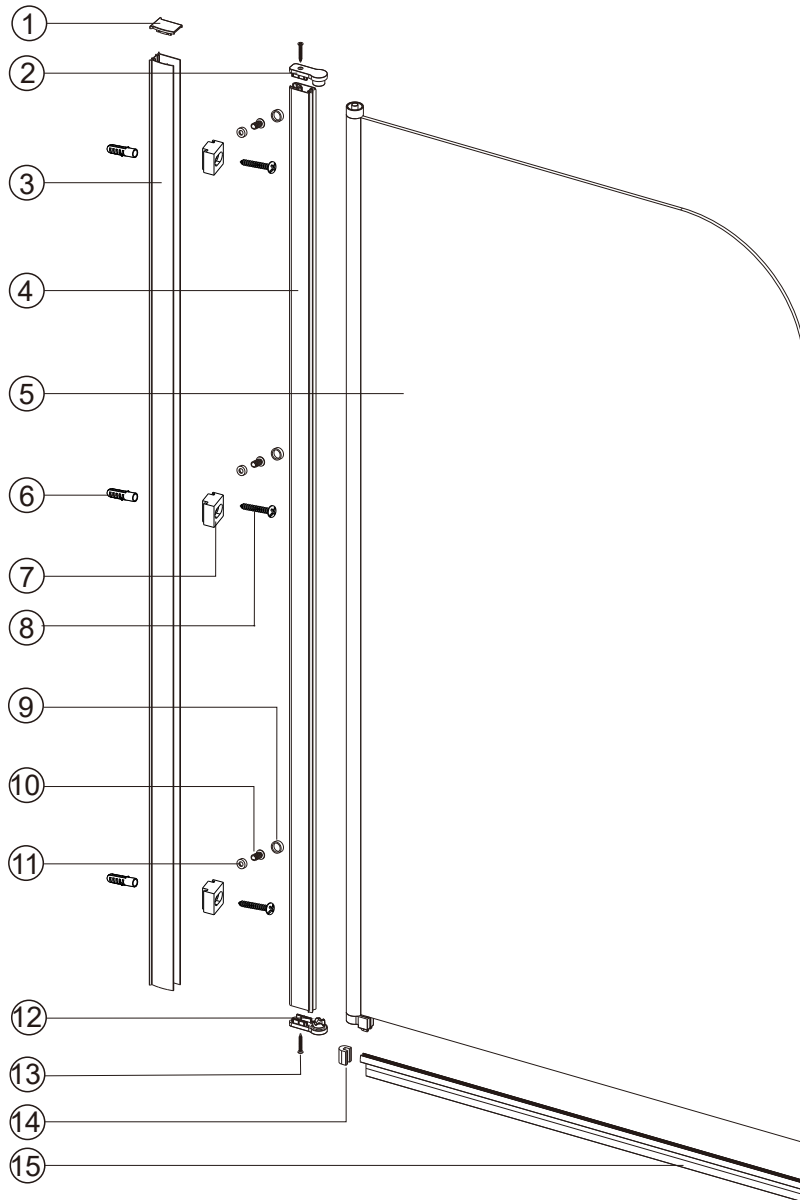

PARTS LIST

Item No.	Part List Description	Triton Code
1	Wall profile top cap L/R	FLEXPFLCCL / FLEXPFLCCR
2	Bracket top Leakfree	SP0LF01
3	Wall profile	FLEXPFL
4	Square Upright profile	LA-127
5	Fixed panel	N/A
6	Wall plug	2SP12
7	Screw block	FLEXBLK
8	Pan head screw ST 4X50	SP0D0ST450
9	Screw cover cap (chrome)	2SS008
10	S.S. screw to lock upright profile and wall channel 4X12	2SY61
11	Screw cover clip	2SS009
12	Bracket bottom Leakfree	SP0LF02
13	Screw 3.5X30	SP0M7029
14	Foam	SP0LFFI
15	Clear bottom seal	SP0LFCS