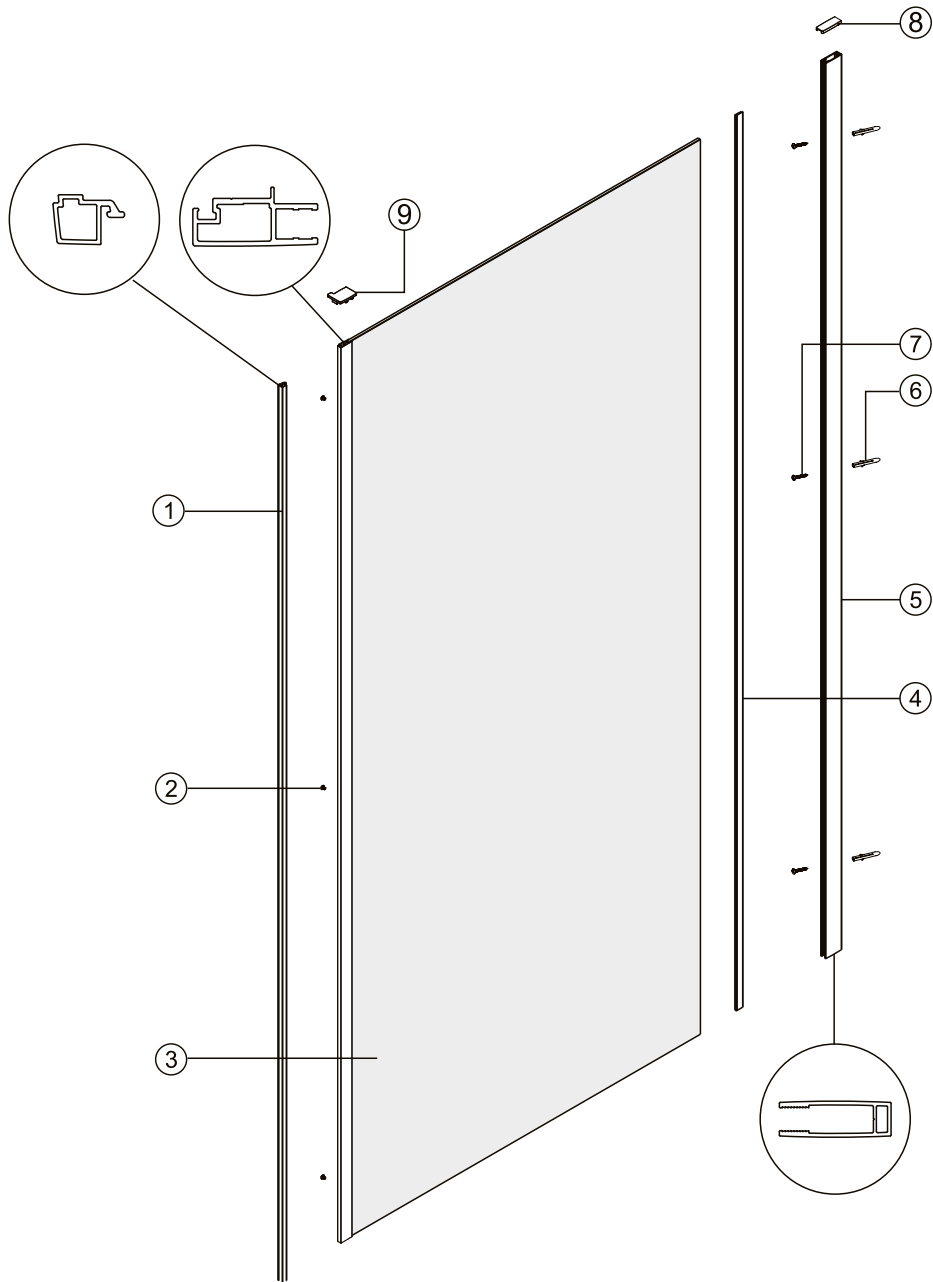

PARTS LIST

Item No.	Part List Description	Part Code	Bifold Door Size Variations		
			760	800	900
1	Cover cap for Bifold left / right	K021 / K022	2	2	2
2	Locking cap left / right	K019 / K040	2	2	2
3	Wall plug	2SP12	6	6	6
4	4 x 30 frame fixing round screw	2SY51	6	6	6
5	Wall profile 1900	K095	2	2	2
6	Bifold A upright seal	K205	2	2	2
7	MovingPanel A - various sizes	N/A	1	1	1
8	Screw cover clip	2SS009	6	6	6
9	Screw cover cap	2SS008	6	6	6
10	Single handle with inside knob	Z001	1	1	1
11	Bifold A mid seal	K206	1	1	1
12	MovingPanel B - various sizes	N/A	1	1	1
13	Frame cover cap	K155	6	6	6
14	Bottom wedge seal	K142	2	2	2

PARTS LIST

Item No.	Part List Description	Part Code	Side Panel Size Variations		
			760	800	900
1	Corner post for side panel Q	K079	1	1	1
2	Side panel corner post screw	K183	3	3	3
3	Side Panel - various sizes	N/A	1	1	1
4	Wedge gasket 2.5mm	K165	1	1	1
5	Side panel wall profile	K077	1	1	1
6	Wall plug	2SP12	3	3	3
7	4 x 30 frame fixing round screw	2SY51	3	3	3
8	Side panel wall profile cover cap	K015	1	1	1
9	Side panel cover cap Right / Left	K016 / K017	1	1	1