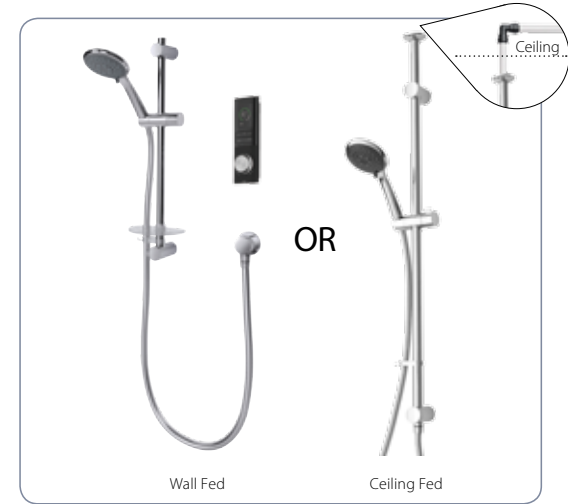

HOST remote Start Stop with Optional Warm Up
HOSDMRSS

WHAT TO BUY....

POPULAR BUNDLES

ALL IN 1

Single Outlet All In One Packs

Wall pack with riser rail - Circular
HOSDMWRRRCIRS
Pumped
HOSDMWRRRCIRSP

Ceiling or Wall pack with alternative riser rails included
HOSDMCRRRCIRS
Pumped
HOSDMCRRRCIRSP

Multi Outlet All In One Packs

HOSDMCHHSQM
Pumped
HOSDMCHHSQMP

HOSDMCHHCIRM
Pumped
HOSDMCHHCIRMP

See tritonshowers.co.uk/digital

HOST MIX AND MATCH

Simply follow the steps to configure your perfect shower with a variety of styles to suit your bathroom.

If you want a single outlet use steps 1-3 or 1,4 & 5.

If you want a multi outlet then use steps 1-5.

MIX & MATCH Now you can create your perfect personal shower design with our flexible Mix and Match options. Simply combine our easy to use valves with your own choice of shower heads – fixed, handheld or both, wall holders, arms and risers rails to make Affordable Style ideal for you and your home.