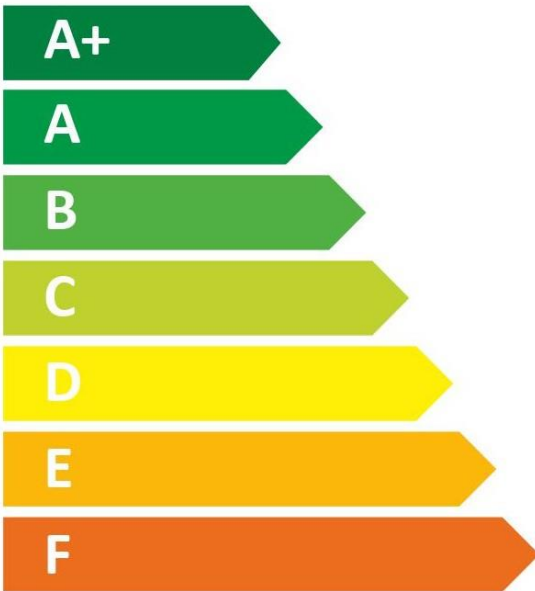

# ENERGY

**TRITON** THE UK'S SHOWER COMPANY  
See you first thing Britain

**SP8007ZFF**

15 dB

477  
kWh/annum

# ENERGY

**TRITON** THE UK'S SHOWER COMPANY

See you first thing Britain

**SP8008ZFF**

**15** dB

**482**  
kWh/annum