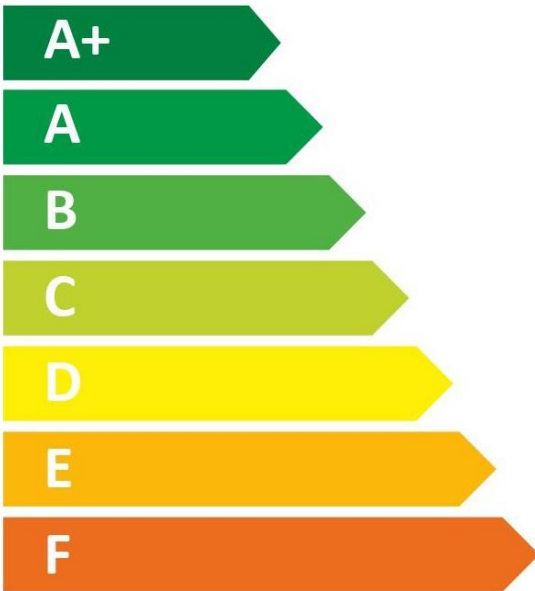

# ENERGY

**TRITON** THE UK'S SHOWER COMPANY  
See you first thing Britain

**SP8007ZFF**

15 dB

477  
kWh/annum

# ENERGY

**TRITON** THE UK'S SHOWER COMPANY

See you first thing Britain

**SP8008ZFF**

**15** dB

**482**  
kWh/annum

# ENERGY

**TRITON** THE UK'S SHOWER COMPANY

See you first thing Britain

**SP8009ZFF**

**15** dB

**483**  
kWh/annum