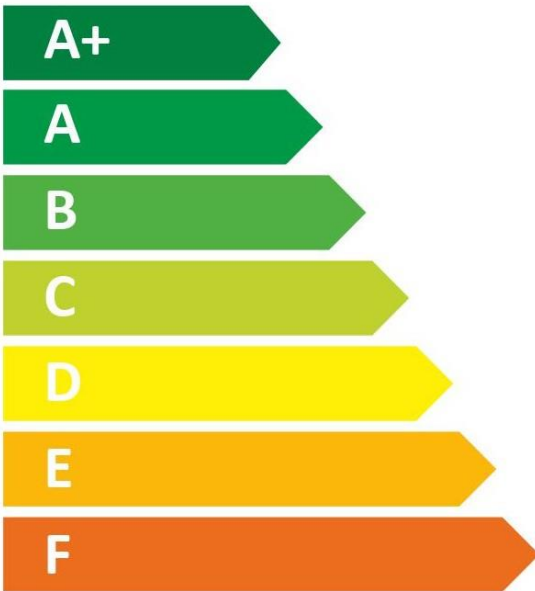

ENERGY

TRITON THE UK'S SHOWER COMPANY

See you first thing Britain

TEOMN281

15 dB

474
kWh/annum

ENERGY

TRITON THE UK'S SHOWER COMPANY

See you first thing Britain

TEOMN291

15 dB

473
kWh/annum

ENERGY

TRITON THE UK'S SHOWER COMPANY

See you first thing Britain

TEOMN81