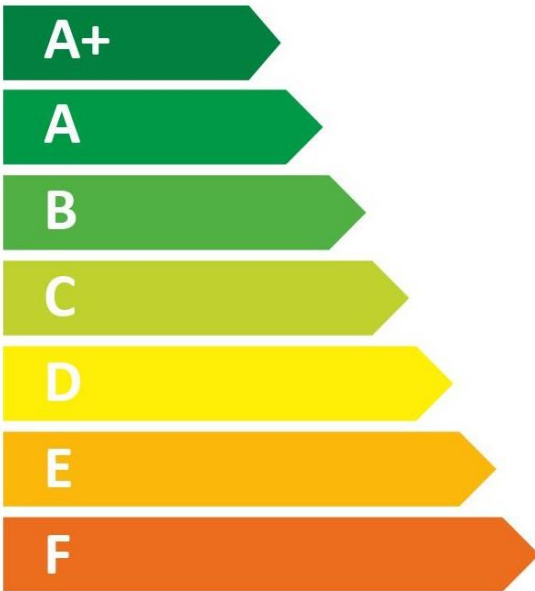

ENERGY

TRITON THE UK'S SHOWER COMPANY

See you first thing Britain

TEOMN281

15 dB

474
kWh/annum

ENERGY

TRITON THE UK'S SHOWER COMPANY

See you first thing Britain

TEOMN291

15 dB

473
kWh/annum

ENERGY

TRITON THE UK'S SHOWER COMPANY

See you first thing Britain

TEOMN81

15 dB

474
kWh/annum

ENERGY

TRITON THE UK'S SHOWER COMPANY

See you first thing Britain

TEOMN91

15 dB

473
kWh/annum