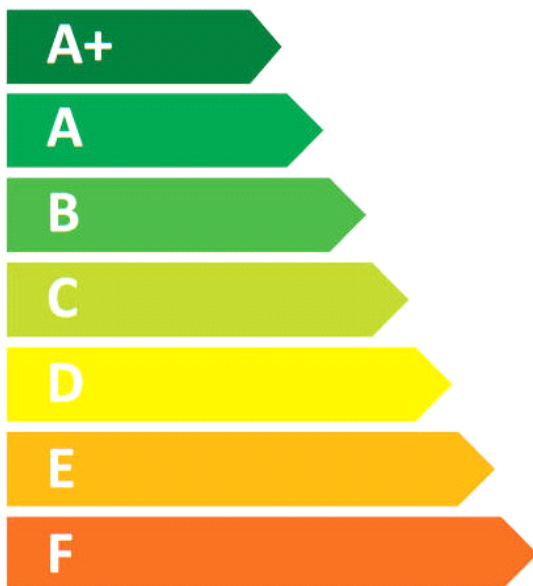

ENERG
енергия · ενέργεια

TRITON THE UK'S SHOWER COMPANY

See you first thing Britain

SP8009PF

15 dB

483
kWh/annum

ENERG
енергия · ενέργεια

TRITON THE UK'S SHOWER COMPANY

See you first thing Britain

ECO8008PF

15 dB

482
kWh/annum

ENERG
енергия · ενέργεια

TRITON THE UK'S SHOWER COMPANY

See you first thing Britain

SP8008PF